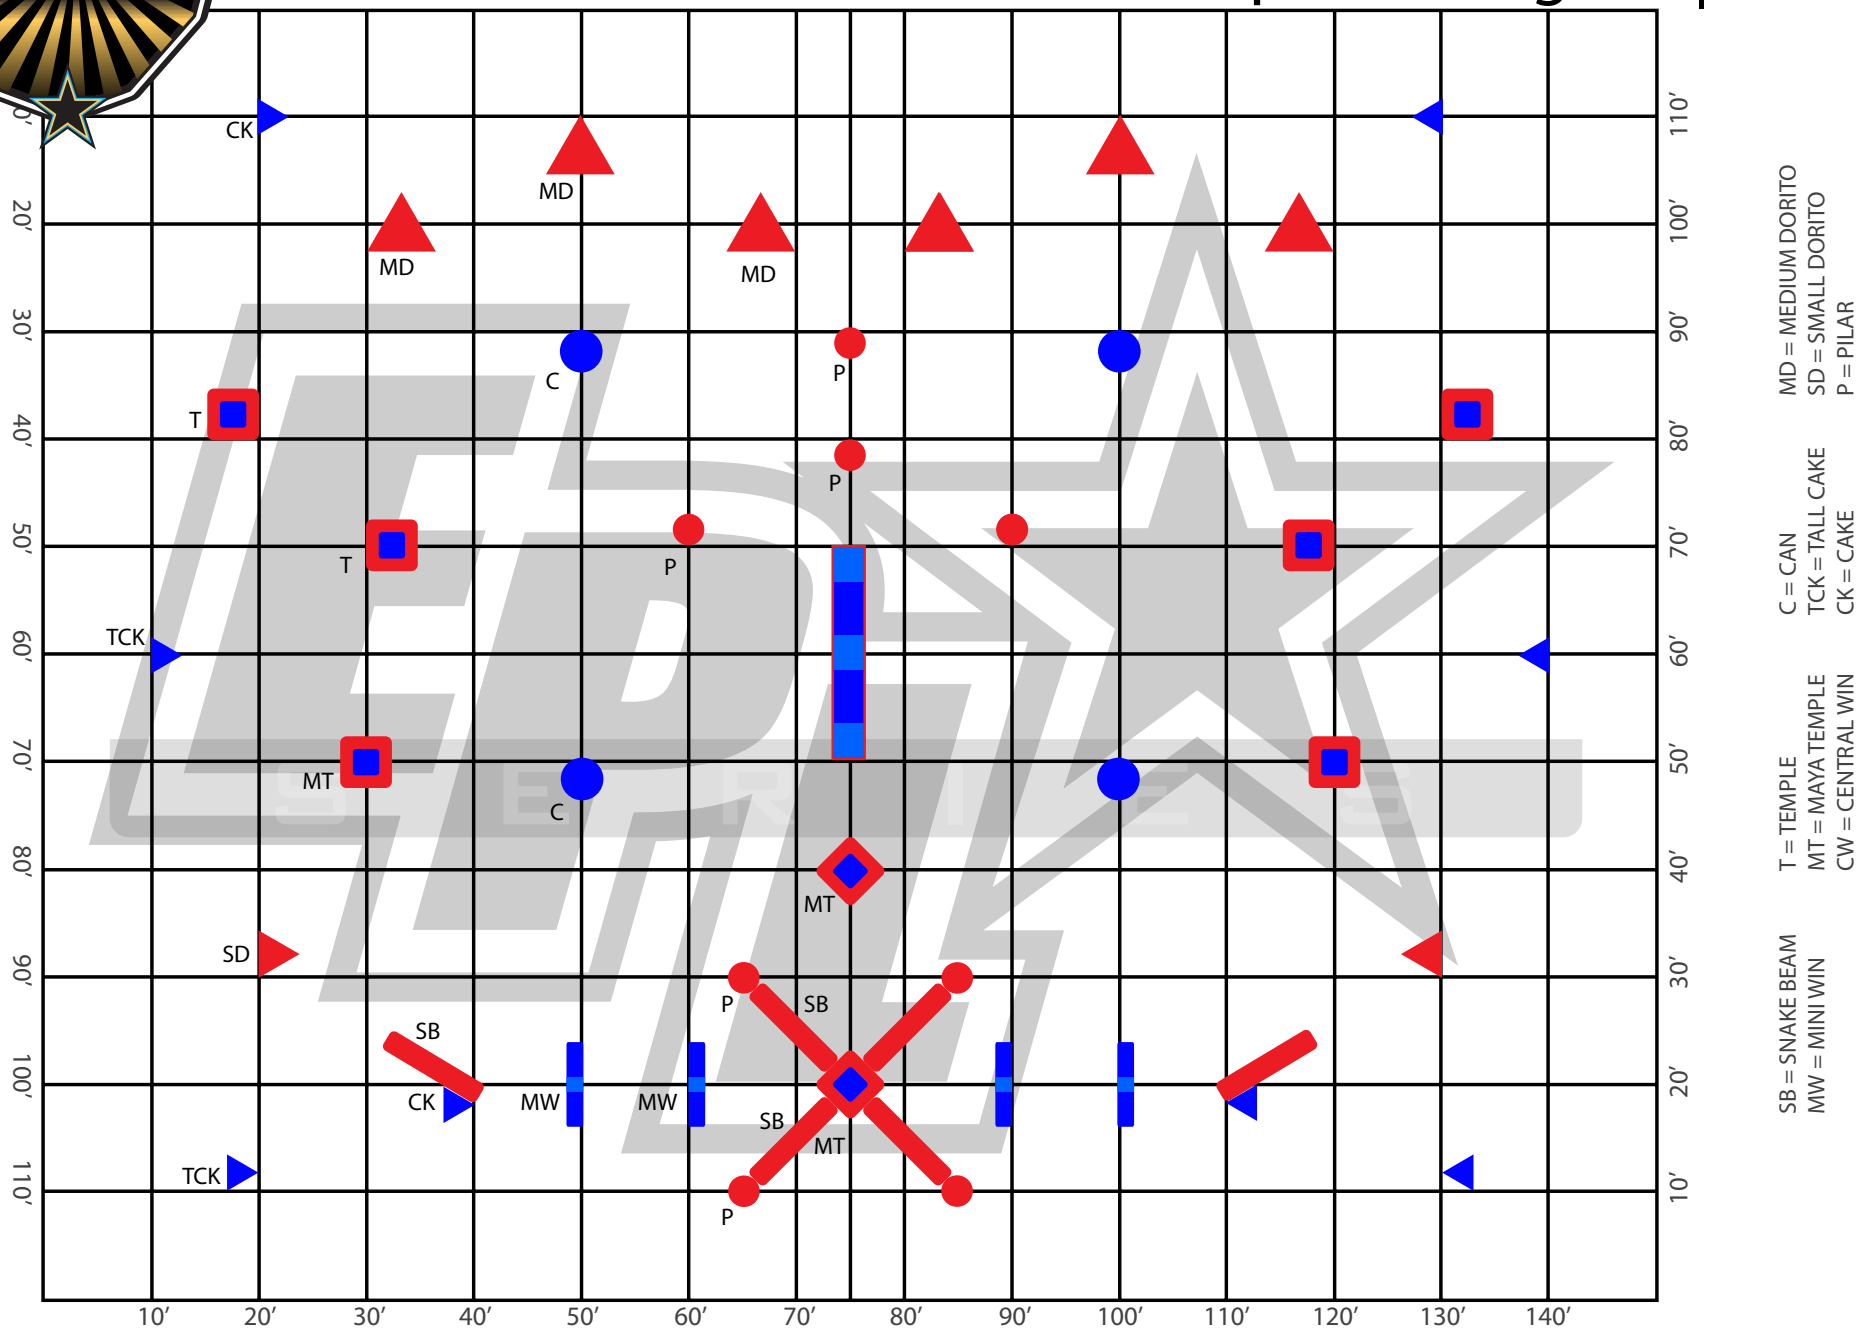

2016 Wright Memorial Cup

Race To-2 | August 20-21, 2016

Chesapeake, Virginia | CSP

- MD = MEDIUM DORITO
- SD = SMALL DORITO
- P = PILAR
- C = CAN
- TCK = TALL CAKE
- CK = CAKE
- T = TEMPLE
- MT = MAYA TEMPLE
- CW = CENTRAL WIN
- SB = SNAKE BEAM
- MW = MINI WIN