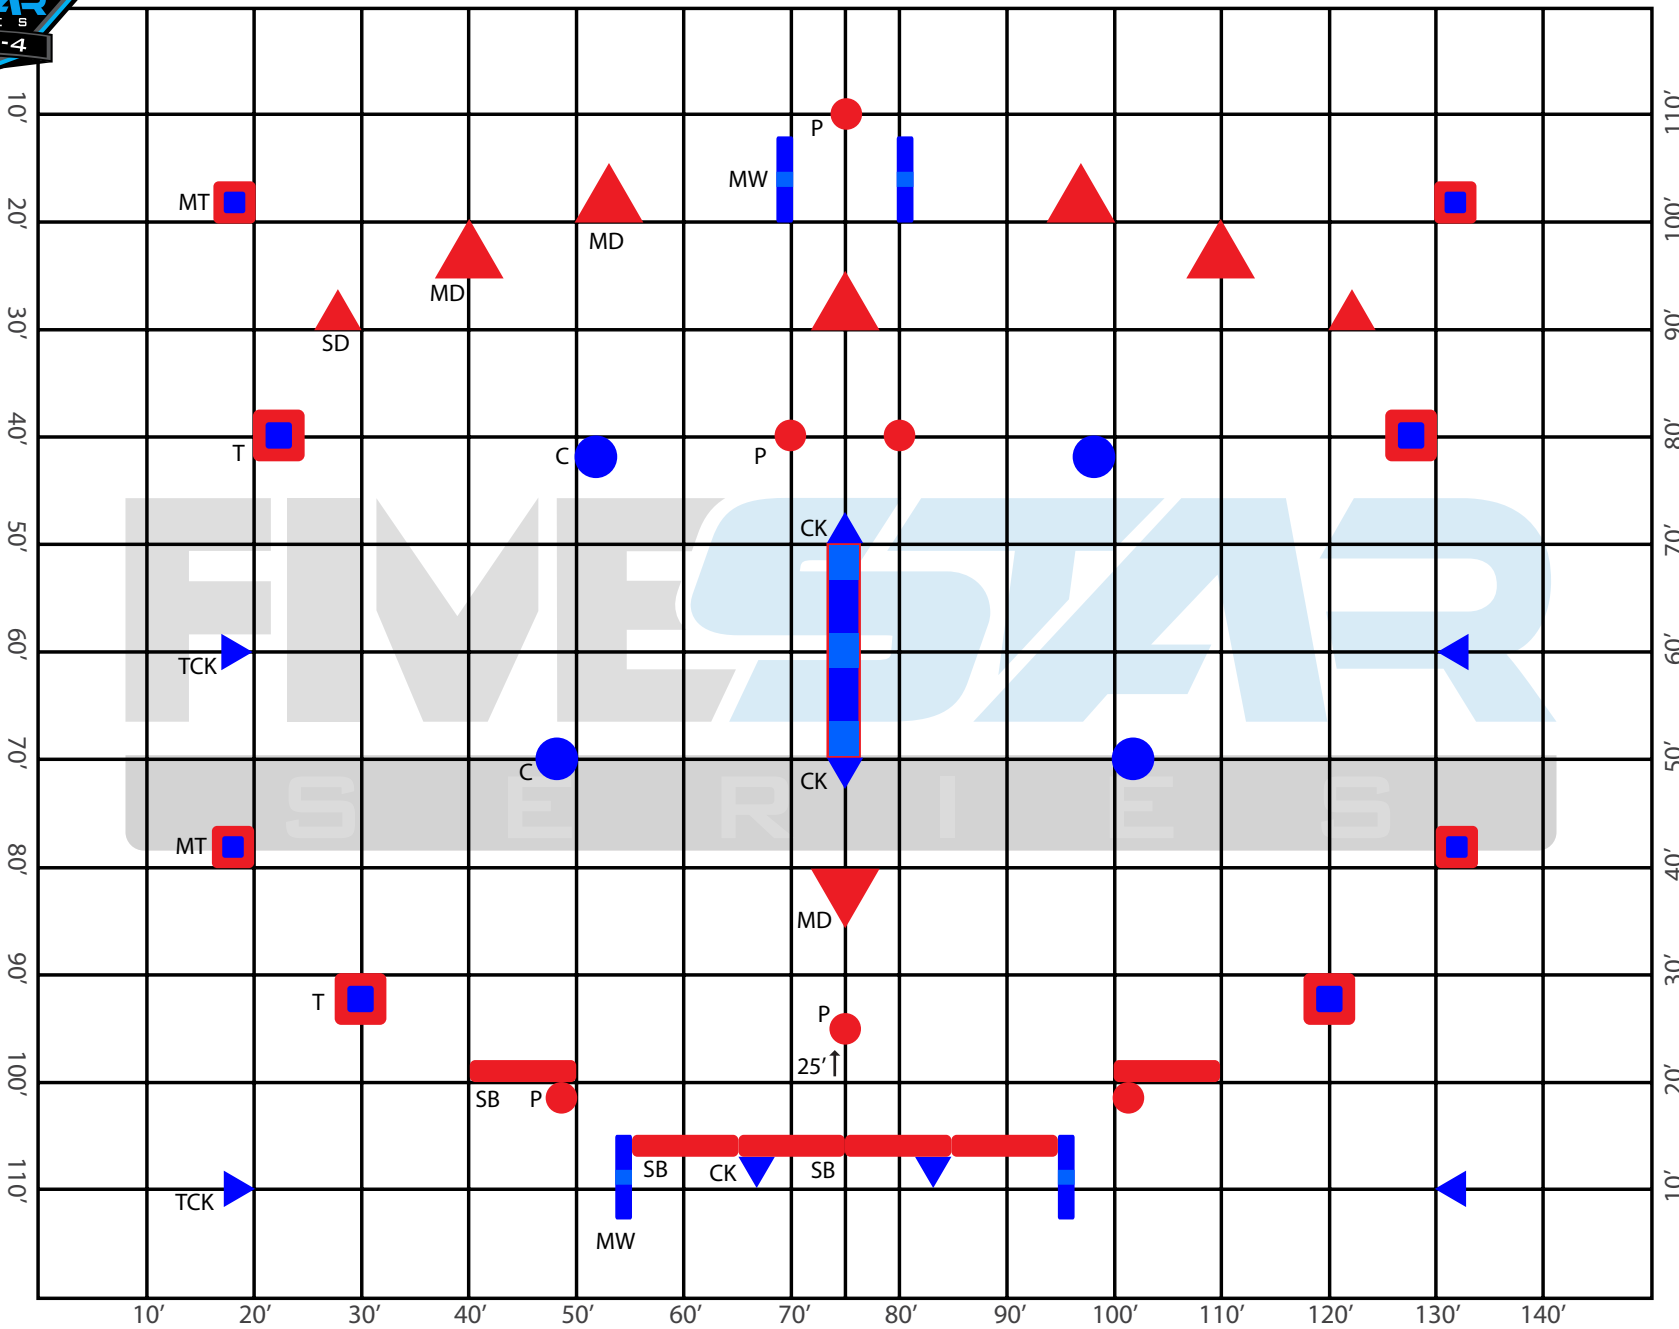

2017 COMMONWEATH CUP

CSP | March 4-5, 2017

Chesapeake, Virginia

- MD = MEDIUM DORITO
- SD = SMALL DORITO
- P = PILAR
- C = CAN
- TCK = TALL CAKE
- CK = CAKE
- T = TEMPLE
- MT = MAYA TEMPLE
- CW = CENTRAL WIN
- SB = SNAKE BEAM
- MW = MINI WIN