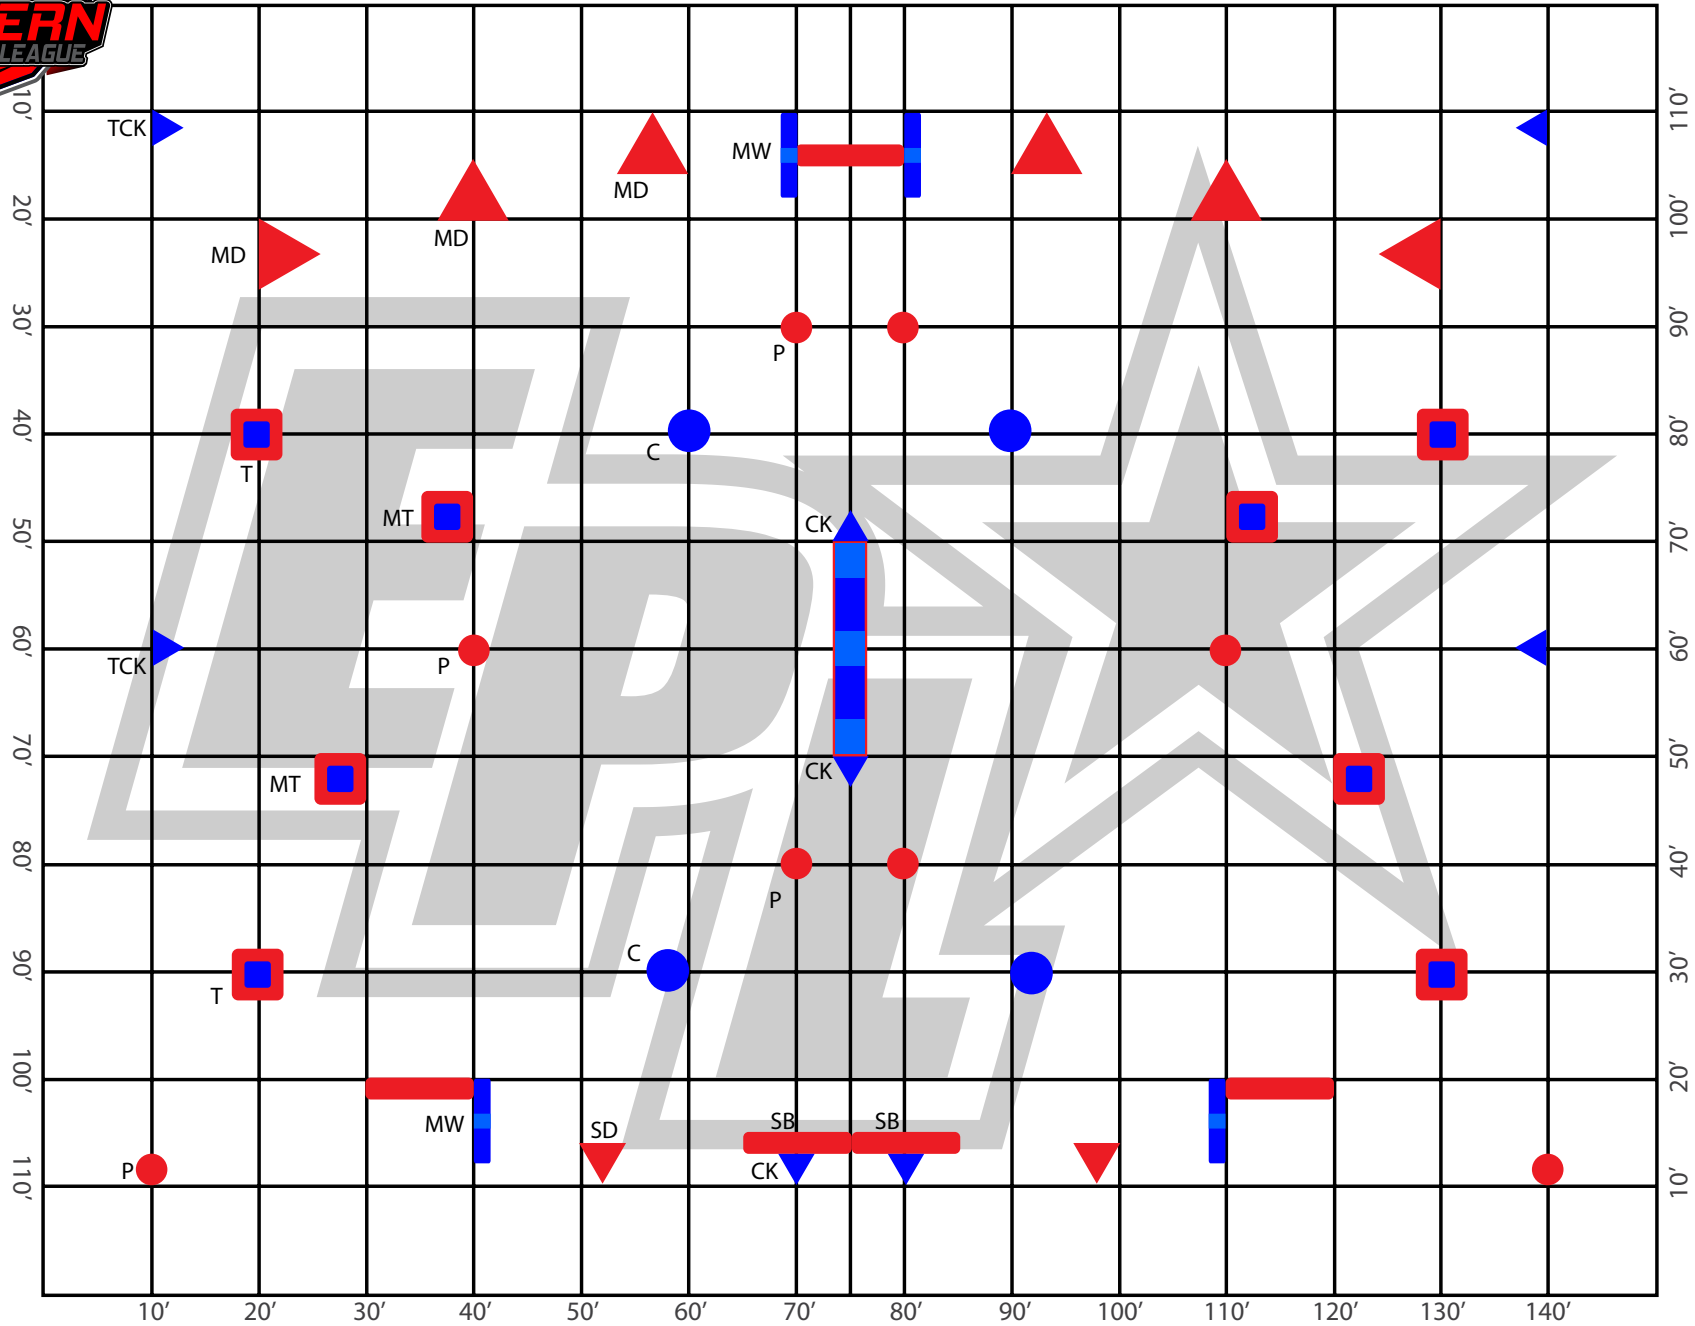

2017 FIRSTCALL CHALLENGE

CSP | May 20-21, 2017

Chesapeake, Virginia

- SB = SNAKE BEAM
- MW = MINI WIN
- T = TEMPLE
- MT = MAYA TEMPLE
- CW = CENTRAL WIN
- C = CAN
- TCK = TALL CAKE
- CK = CAKE
- MD = MEDIUM DORITO
- SD = SMALL DORITO
- P = PILAR