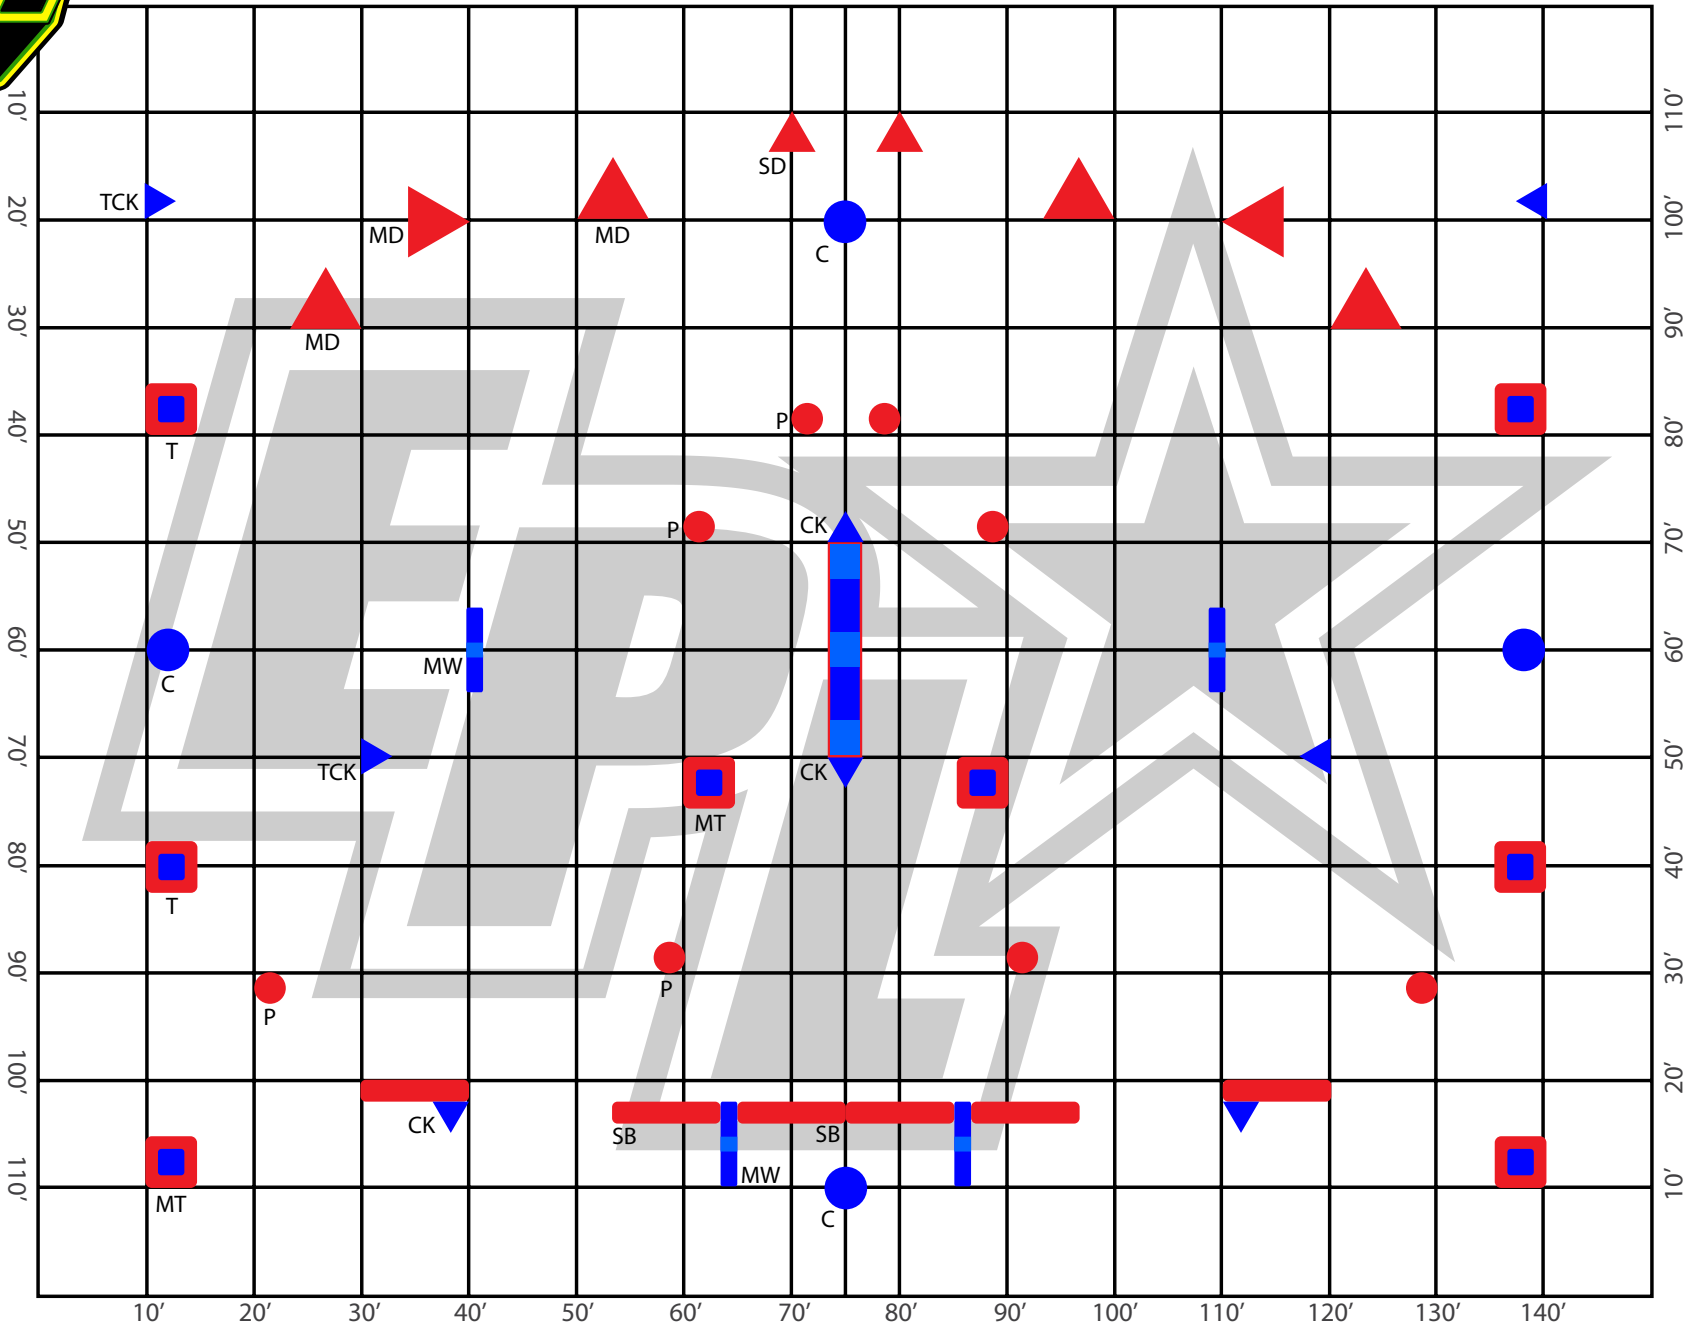

2017 GARDEN STATE OPEN

Top Gun | April 29-30, 2017
Cream Ridge, New Jersey

- SB = SNAKE BEAM
- MW = MINI WIN
- T = TEMPLE
- MT = MAYA TEMPLE
- CW = CENTRAL WIN
- C = CAN
- TCK = TALL CAKE
- CK = CAKE
- MD = MEDIUM DORITO
- SD = SMALL DORITO
- P = PILAR