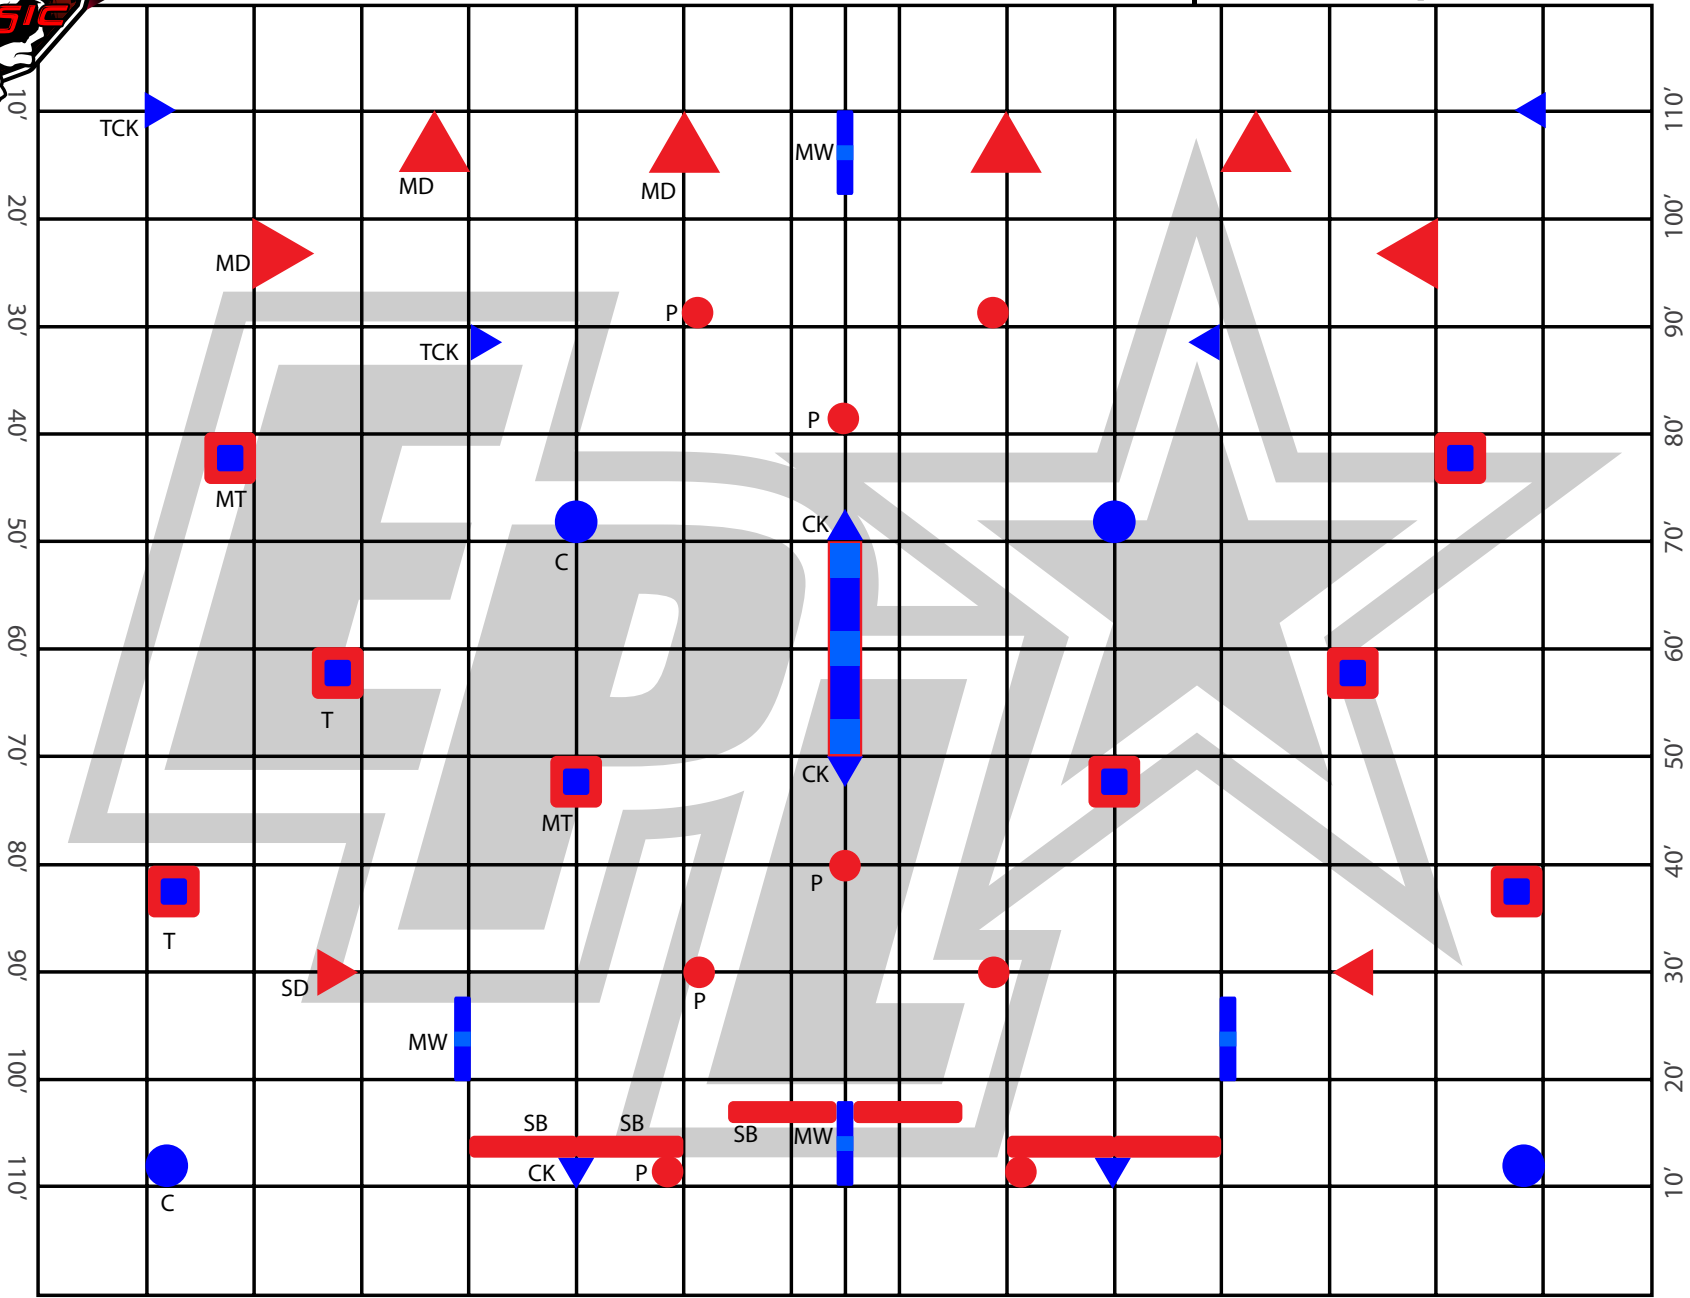

2017 Actiontown Classic

RaceTo-2 | April 1-2, 2017

CSP | Chesapeake, Virginia

- MD = MEDIUM DORITO
- SD = SMALL DORITO
- P = PILAR
- C = CAN
- TCK = TALL CAKE
- CK = CAKE
- T = TEMPLE
- MT = MAYA TEMPLE
- SB = SNAKE BEAM
- MW = MINI WIN