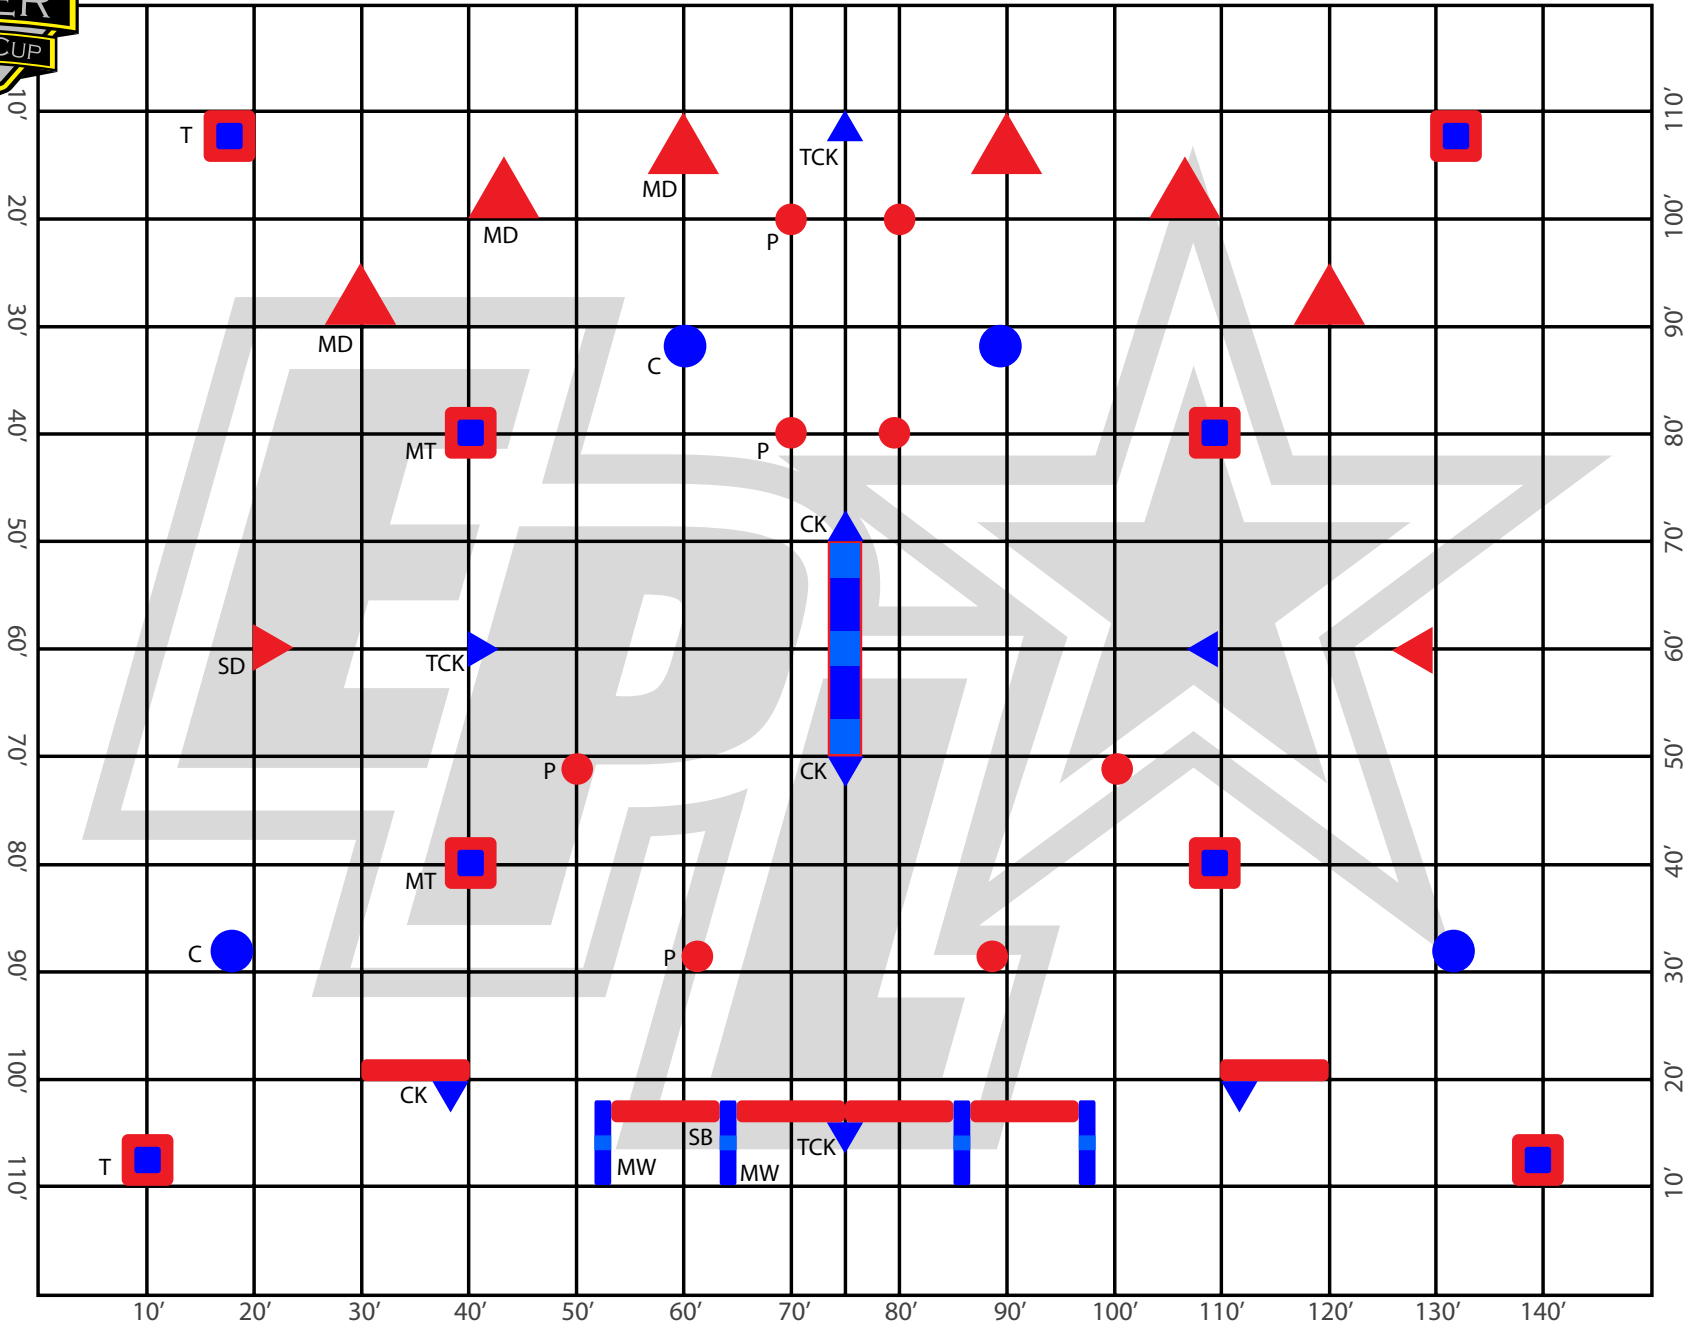

Sponsored by:

2017 BUTLER MEMORIAL CUP

Top Gun | June 10-11, 2017

Cream Ridge, New Jersey

- T = TEMPLE
- MT = MAYA TEMPLE
- CW = CENTRAL WIN
- SB = SNAKE BEAM
- MW = MINI WIN
- C = CAN
- TCK = TALL CAKE
- CK = CAKE
- MD = MEDIUM DORITO
- SD = SMALL DORITO
- P = PILAR