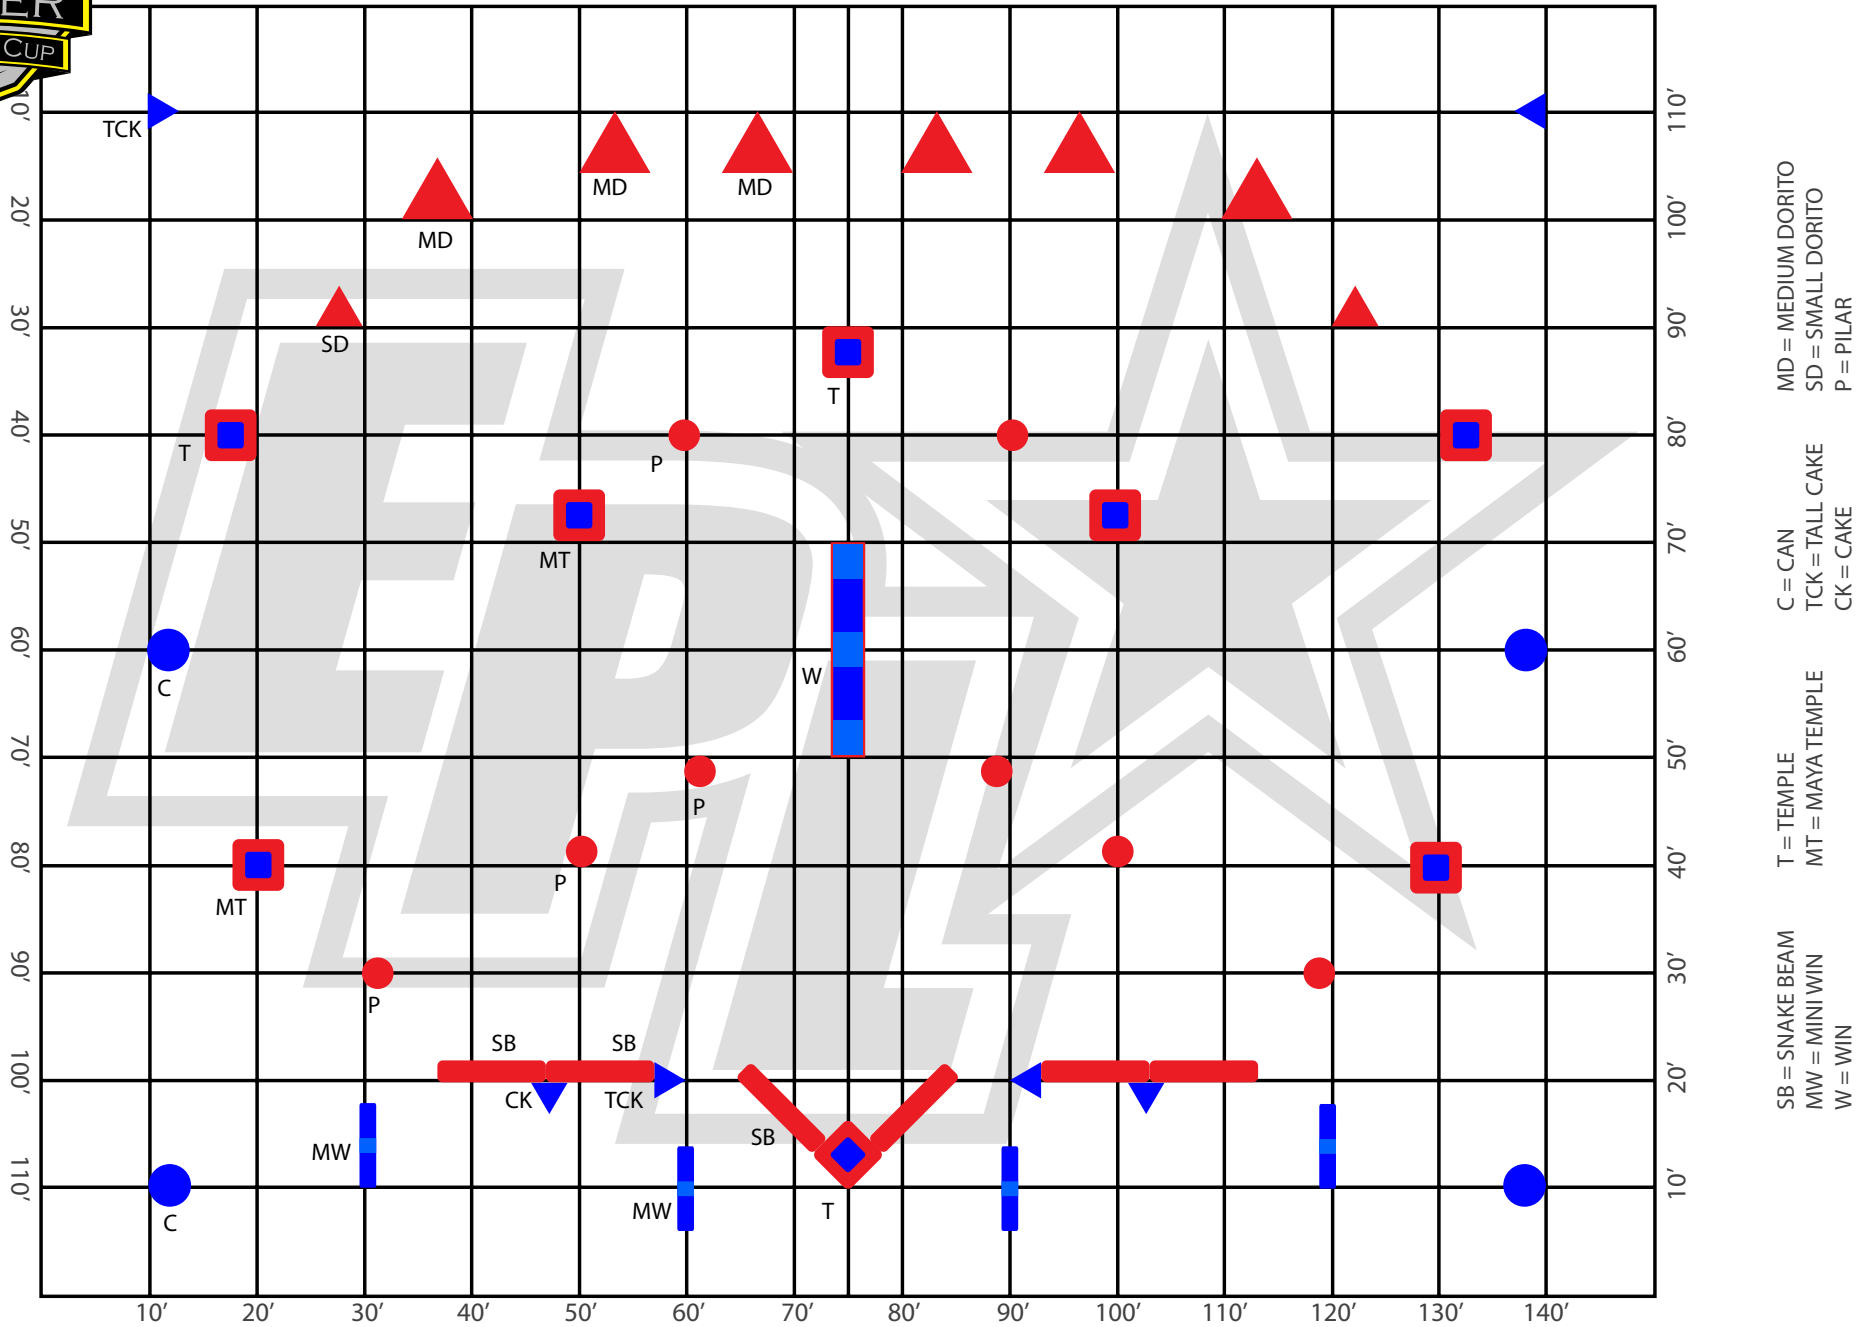

2016 Butler Memorial Cup

RaceTo-2 | June 11-12, 2016

Top Gun Paintball | Cream Ridge, NJ

- MD = MEDIUM DORITO
- SD = SMALL DORITO
- P = PILAR
- C = CAN
- TCK = TALL CAKE
- CK = CAKE
- T = TEMPLE
- MT = MAYA TEMPLE
- SB = SNAKE BEAM
- MW = MINI WIN
- W = WIN