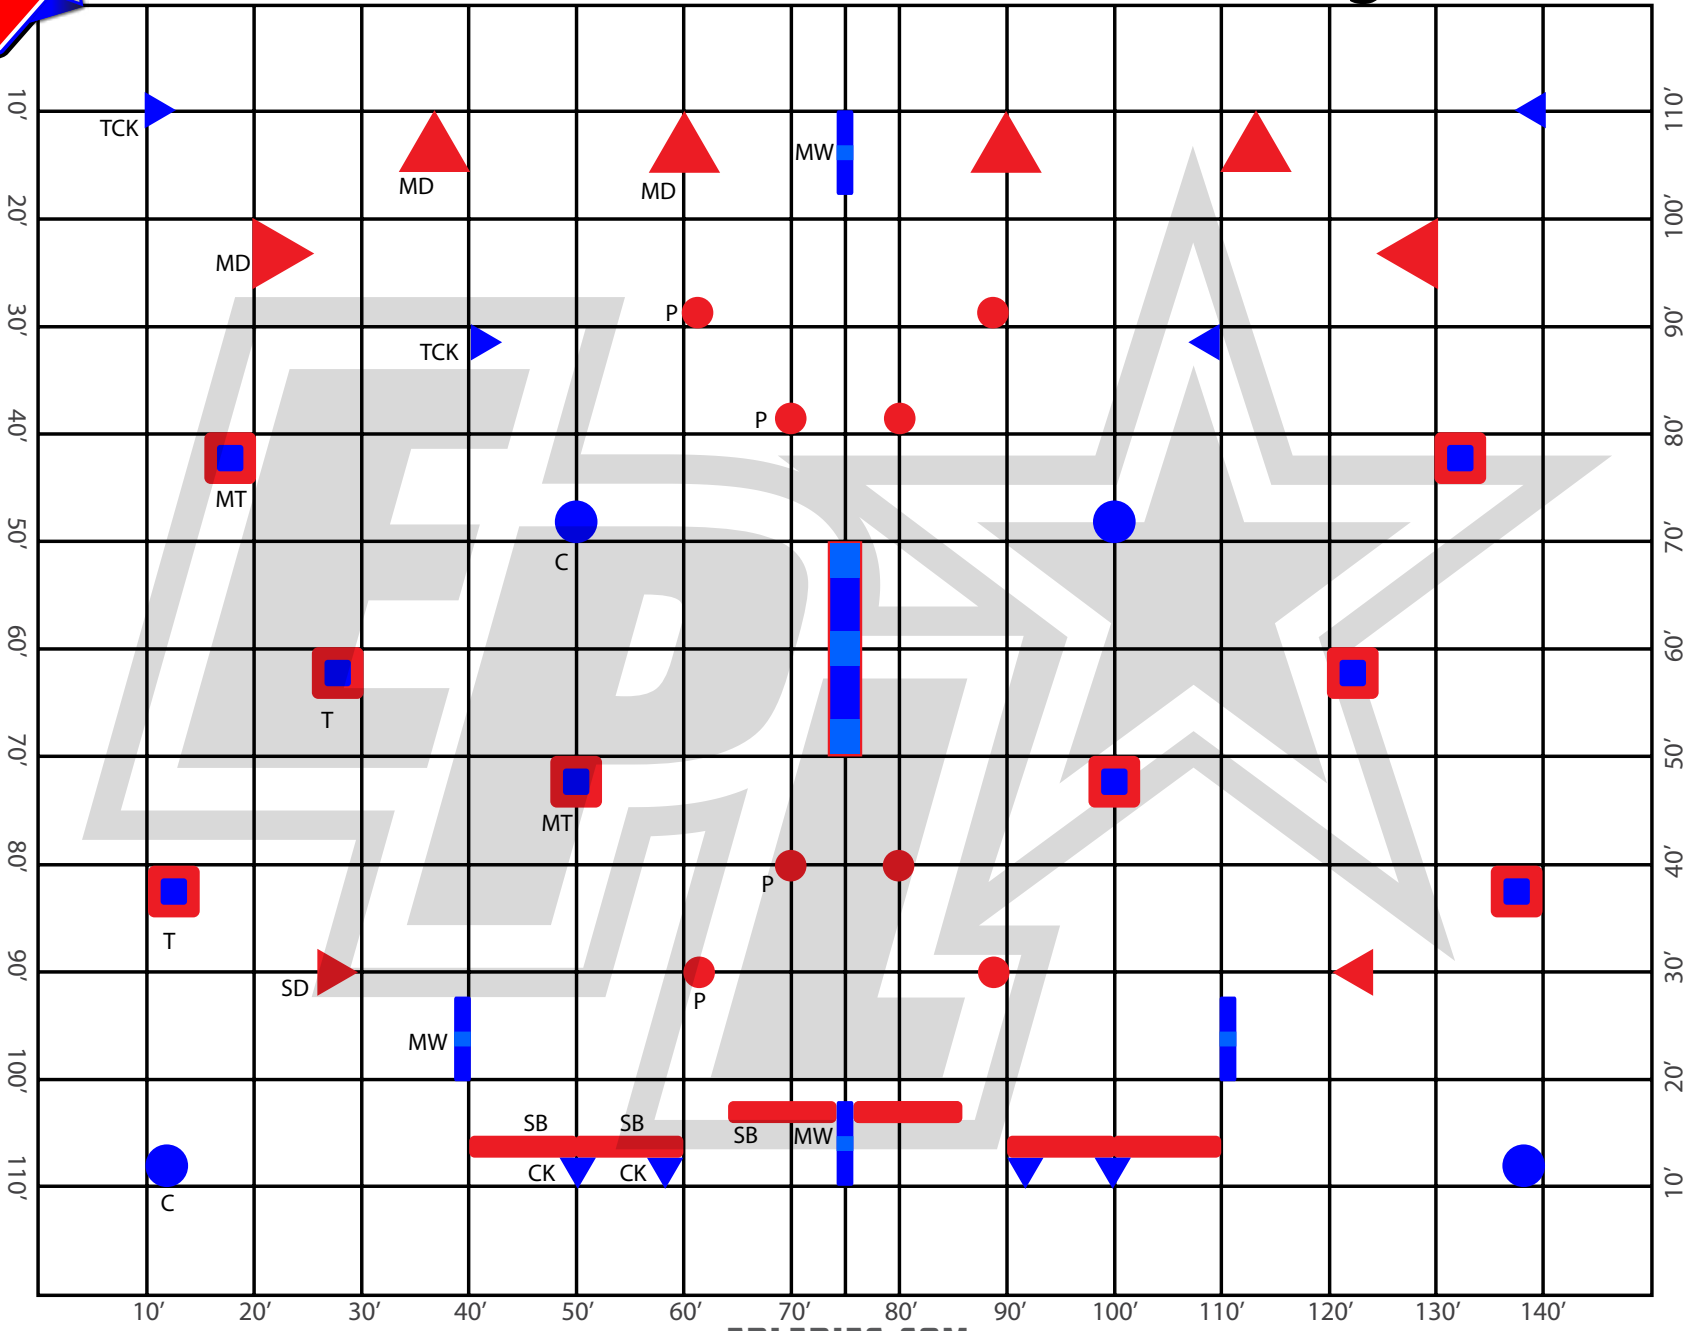

2017 INDEPENDENCE CUP

TOP GUN | JULY 22-23, 2017

Cream Ridge, New Jersey

- MD = MEDIUM DORITO
- SD = SMALL DORITO
- P = PILAR
- C = CAN
- TCK = TALL CAKE
- CK = CAKE
- T = TEMPLE
- MT = MAYA TEMPLE
- SB = SNAKE BEAM
- MW = MINI WIN