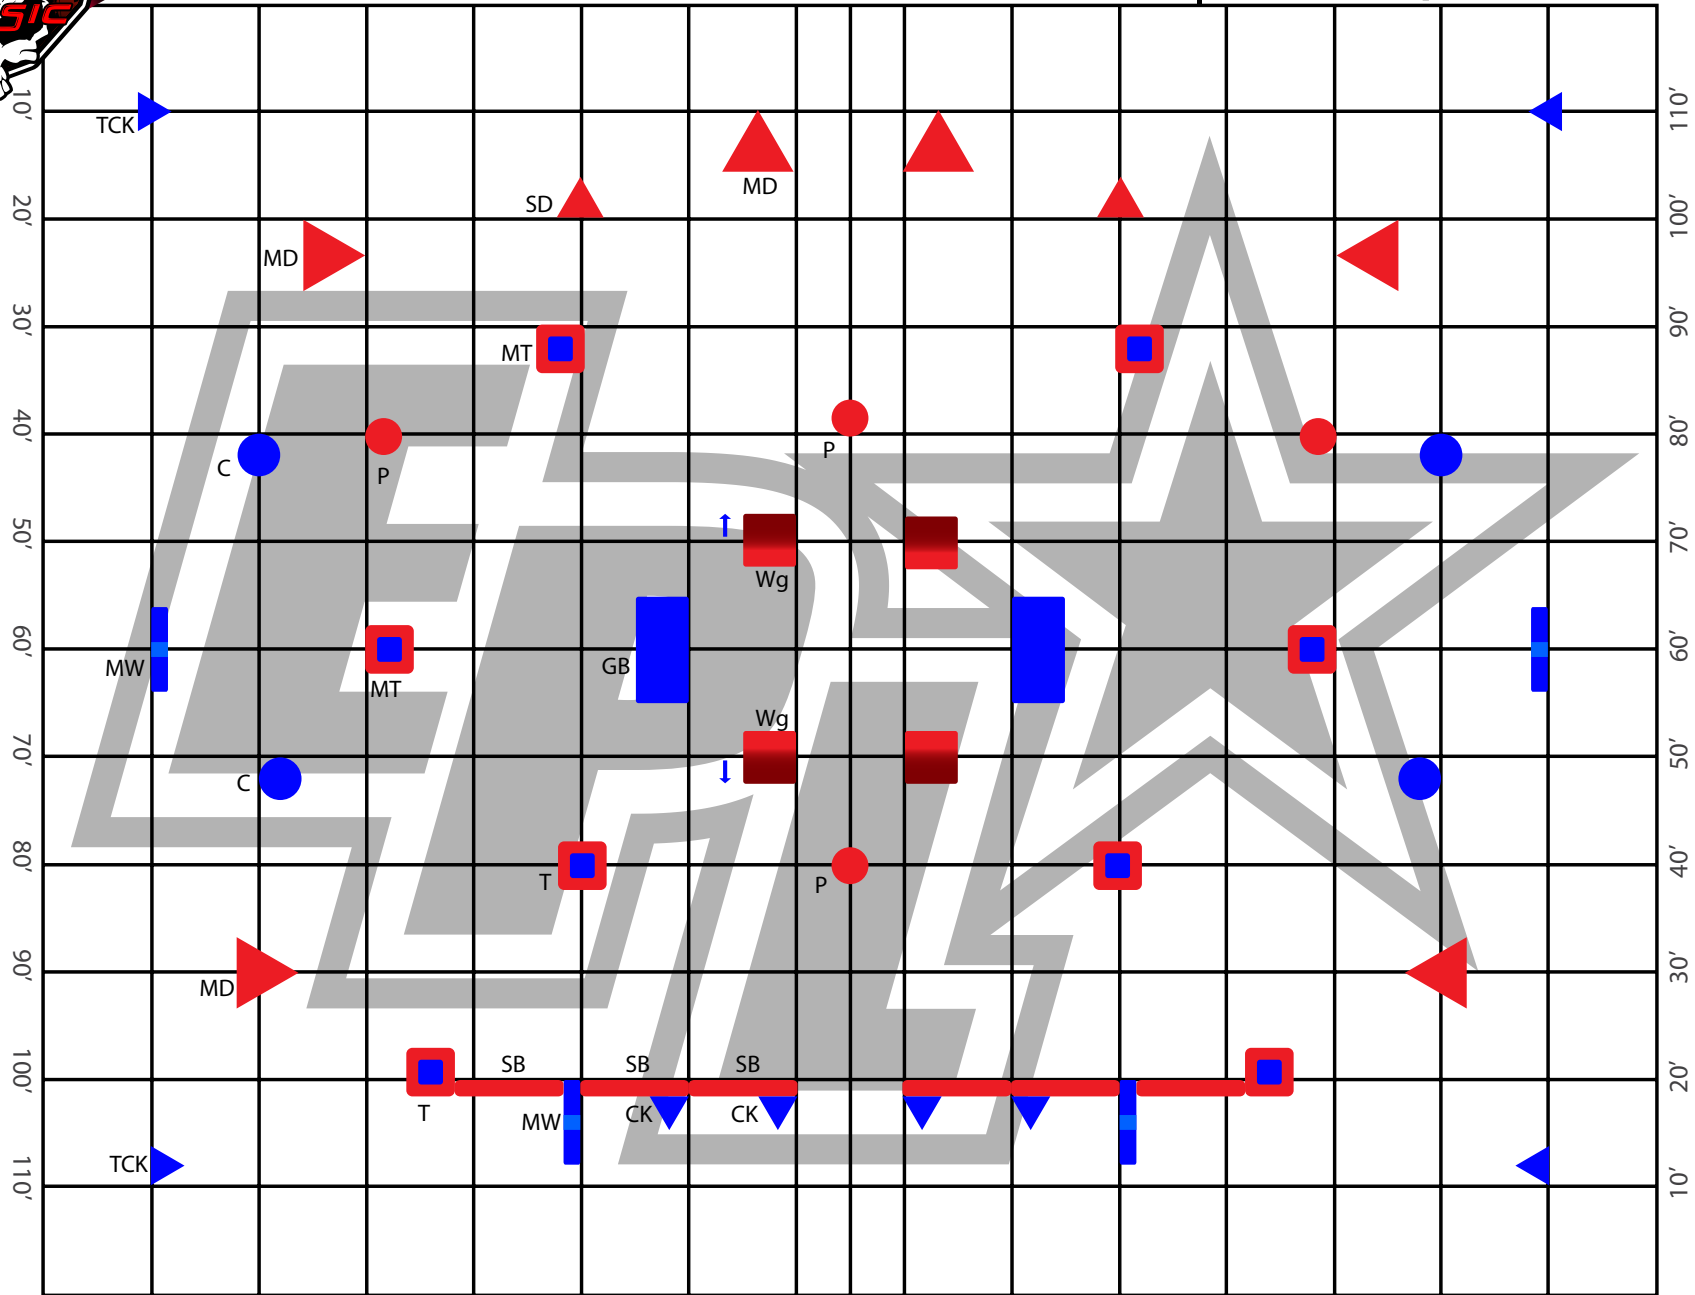

2018 Actiontown Classic

EPLSERIES | April 14-15, 2018

CSP | Chesapeake, Virginia

- SB = SNAKE BEAM
- MW = MINI WIN
- GB = GIANT BRICK
- T = TEMPLE (Short)
- MT = MAYA TEMPLE
- Wg = WING
- C = CAN
- TCK = TALL CAKE
- CK = CAKE
- MD = MEDIUM DORITO
- SD = SMALL DORITO
- P = PILAR (Lane Blocker)