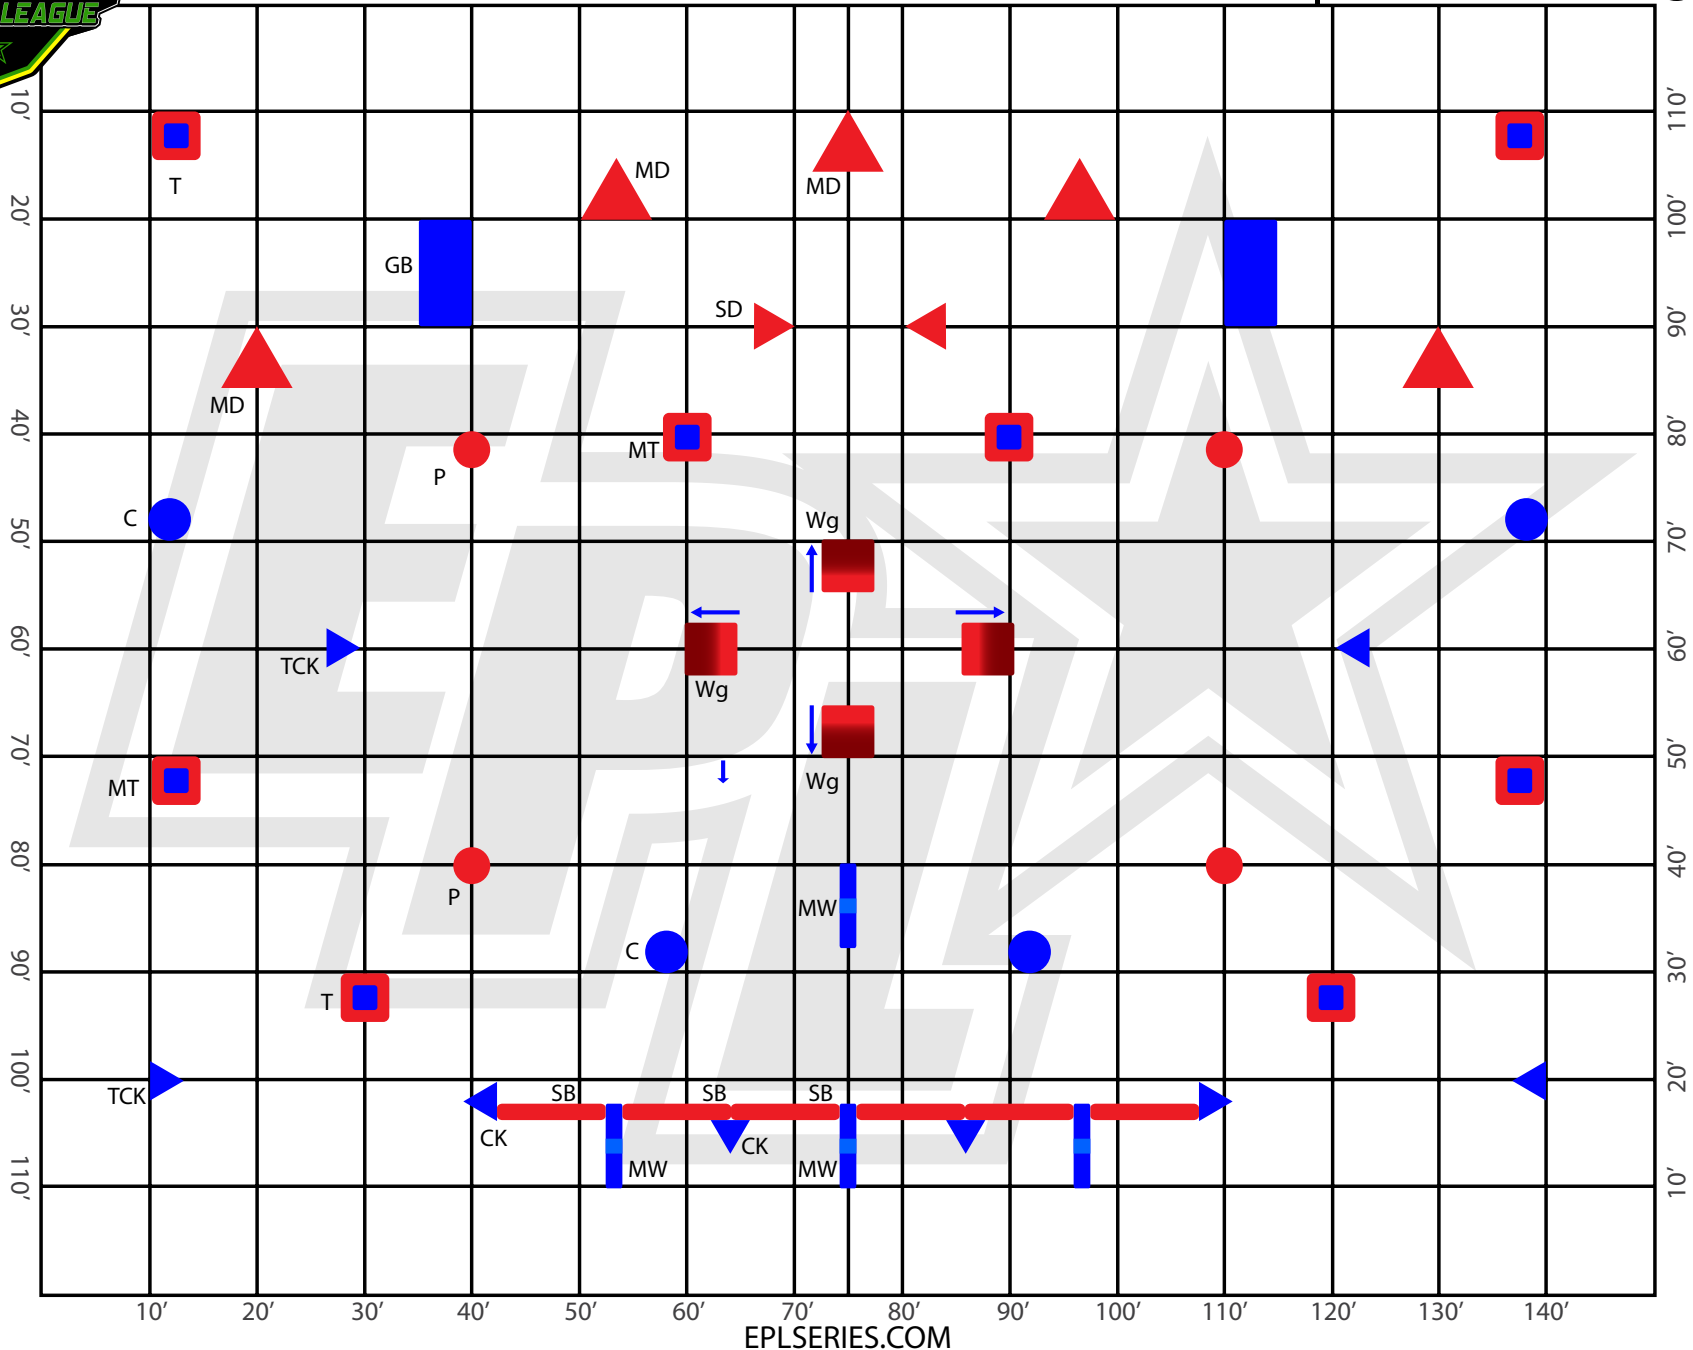

2018 Garden State Open

EPLSERIES | April 28-29, 2018

TOP GUN | Cream Ridge, NJ

Note: Wings are standing up. Arrow show the direction of the slant on the wing.
 Giant brinks are laying down.

- SB = SNAKE BEAM
- MW = MINI WIN
- GB = GIANT BRICK
- T = TEMPLE (Short)
- MT = MAYA TEMPLE
- Wg = WING
- C = CAN
- TCK = TALL CAKE
- CK = CAKE
- MD = MEDIUM DORITO
- SD = SMALL DORITO
- P = PILAR (Lane Blocker)