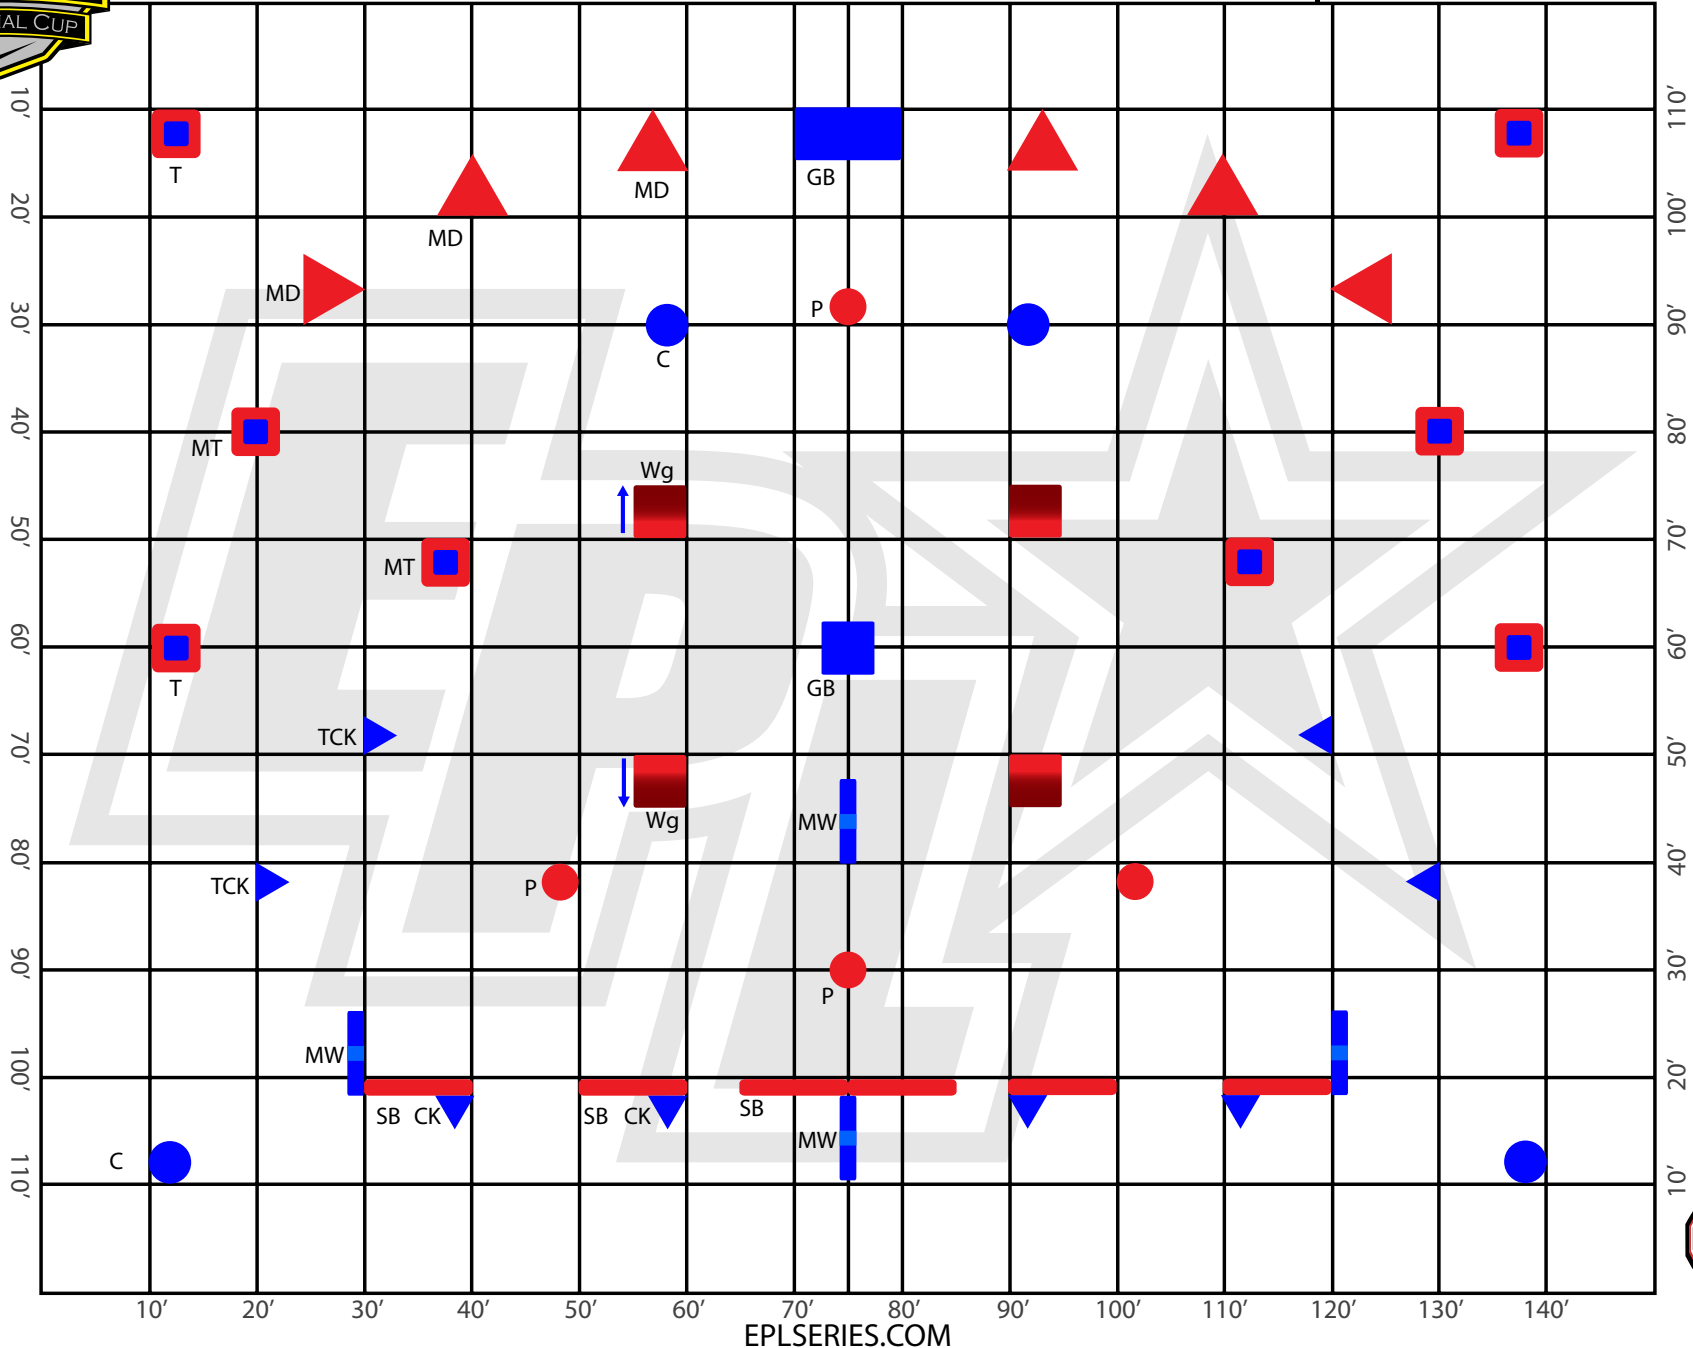

2018 Butler Memorial Cup

EPLSERIES | June 9-10, 2018

TOP GUN | Cream Ridge, NJ

Note: Wings are standing up. Arrow show the direction of the slant on the wing

- SB = SNAKE BEAM
- MW = MINI WIN
- GB = GIANT BRICK
- T = TEMPLE (Short)
- MT = MAYA TEMPLE
- Wg = WING
- C = CAN
- TCK = TALL CAKE
- CK = CAKE
- MD = MEDIUM DORITO
- SD = SMALL DORITO (not used)
- P = PILAR (Lane Blocker)