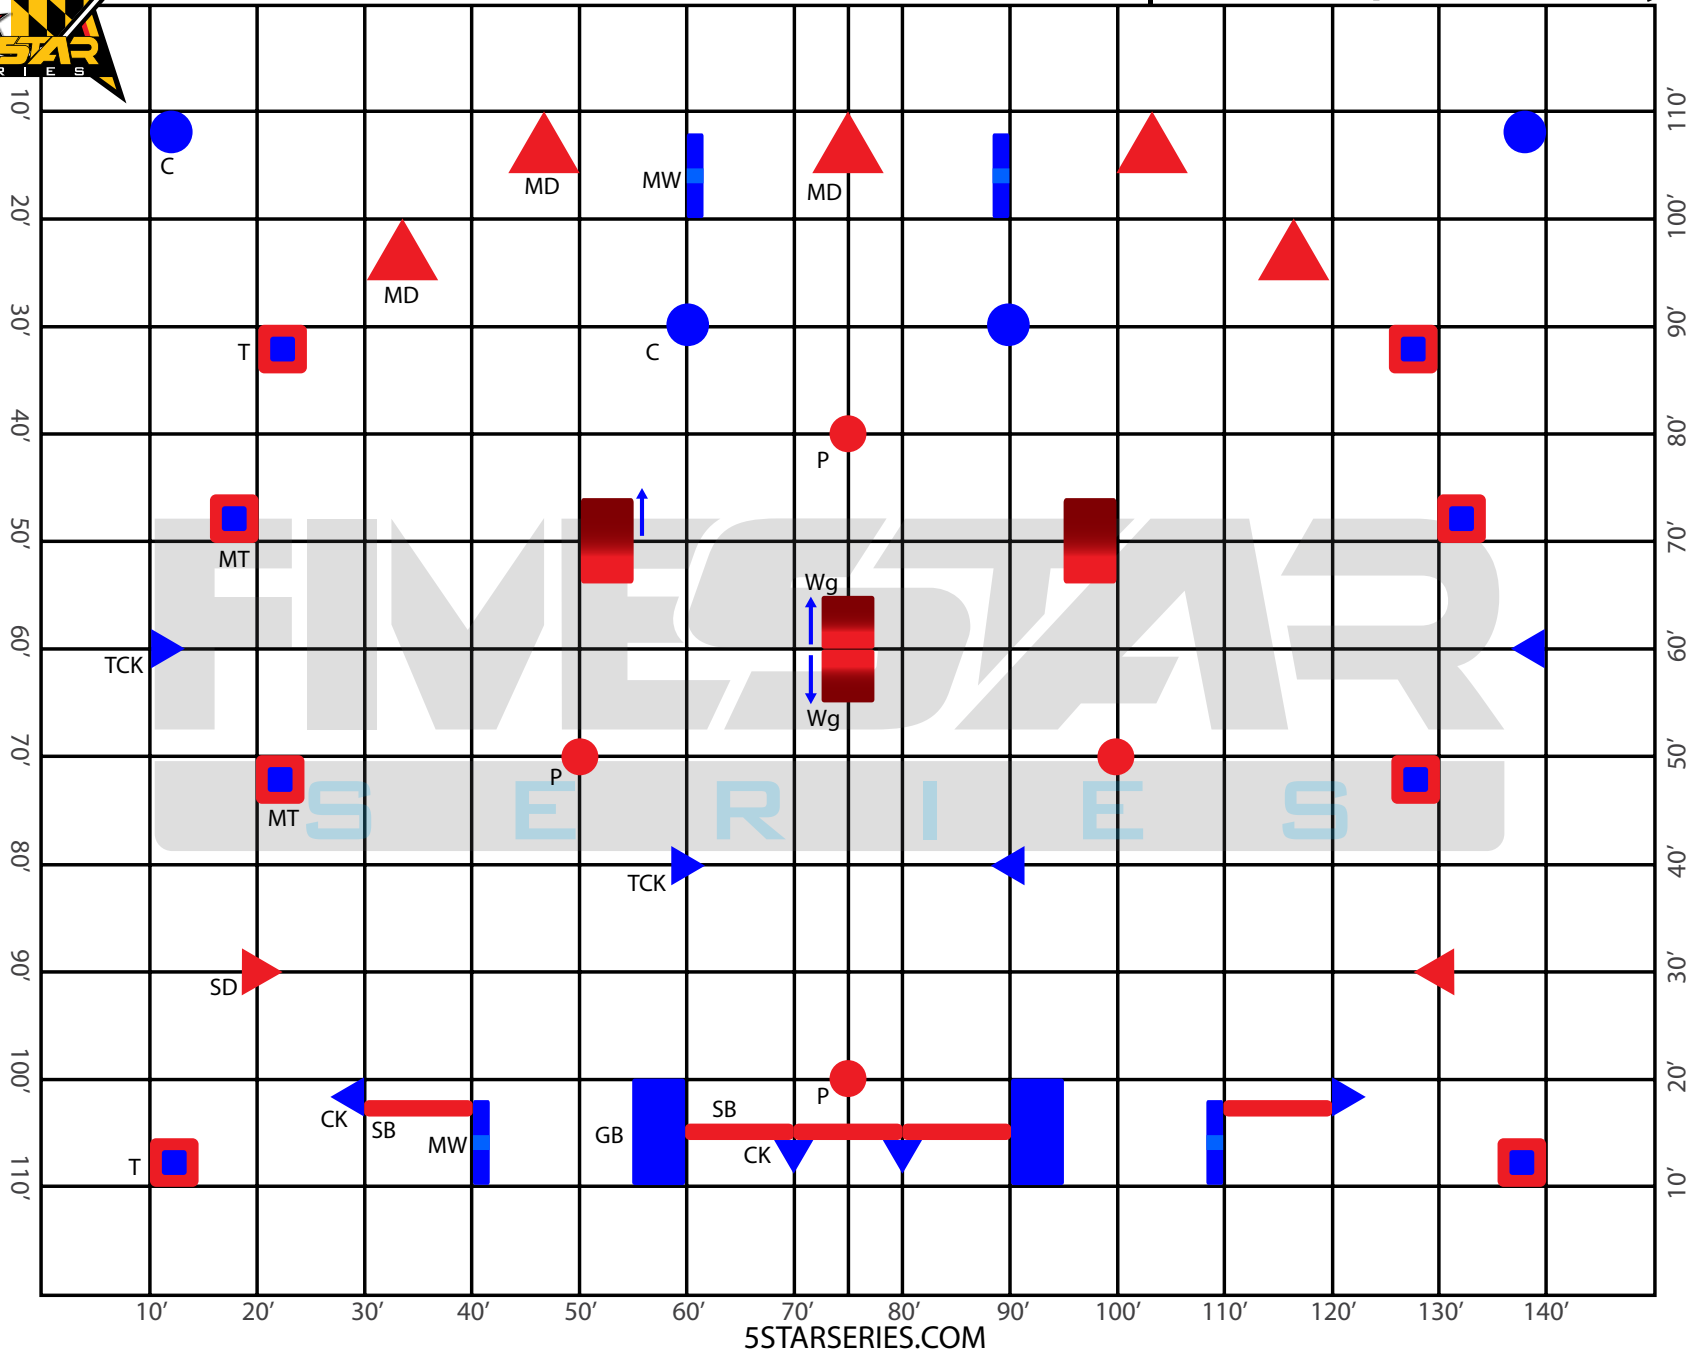

# 2018 Northeast Masters

EPLSERIES | August 25-26, 2018

OXCC | Chesapeake City, MD

Note: Arrow show the direction of the slant on the wings. (1) MD not used. (1) SB not used

- SB = SNAKE BEAM
- MW = MINI WIN
- GB = GIANT BRICK
- T = TEMPLE (Short)
- MT = MAYA TEMPLE
- Wg = WING
- C = CAN
- TCK = TALL CAKE
- CK = CAKE
- MD = MEDIUM DORITO
- SD = SMALL DORITO
- P = PILAR (Lane Blocker)