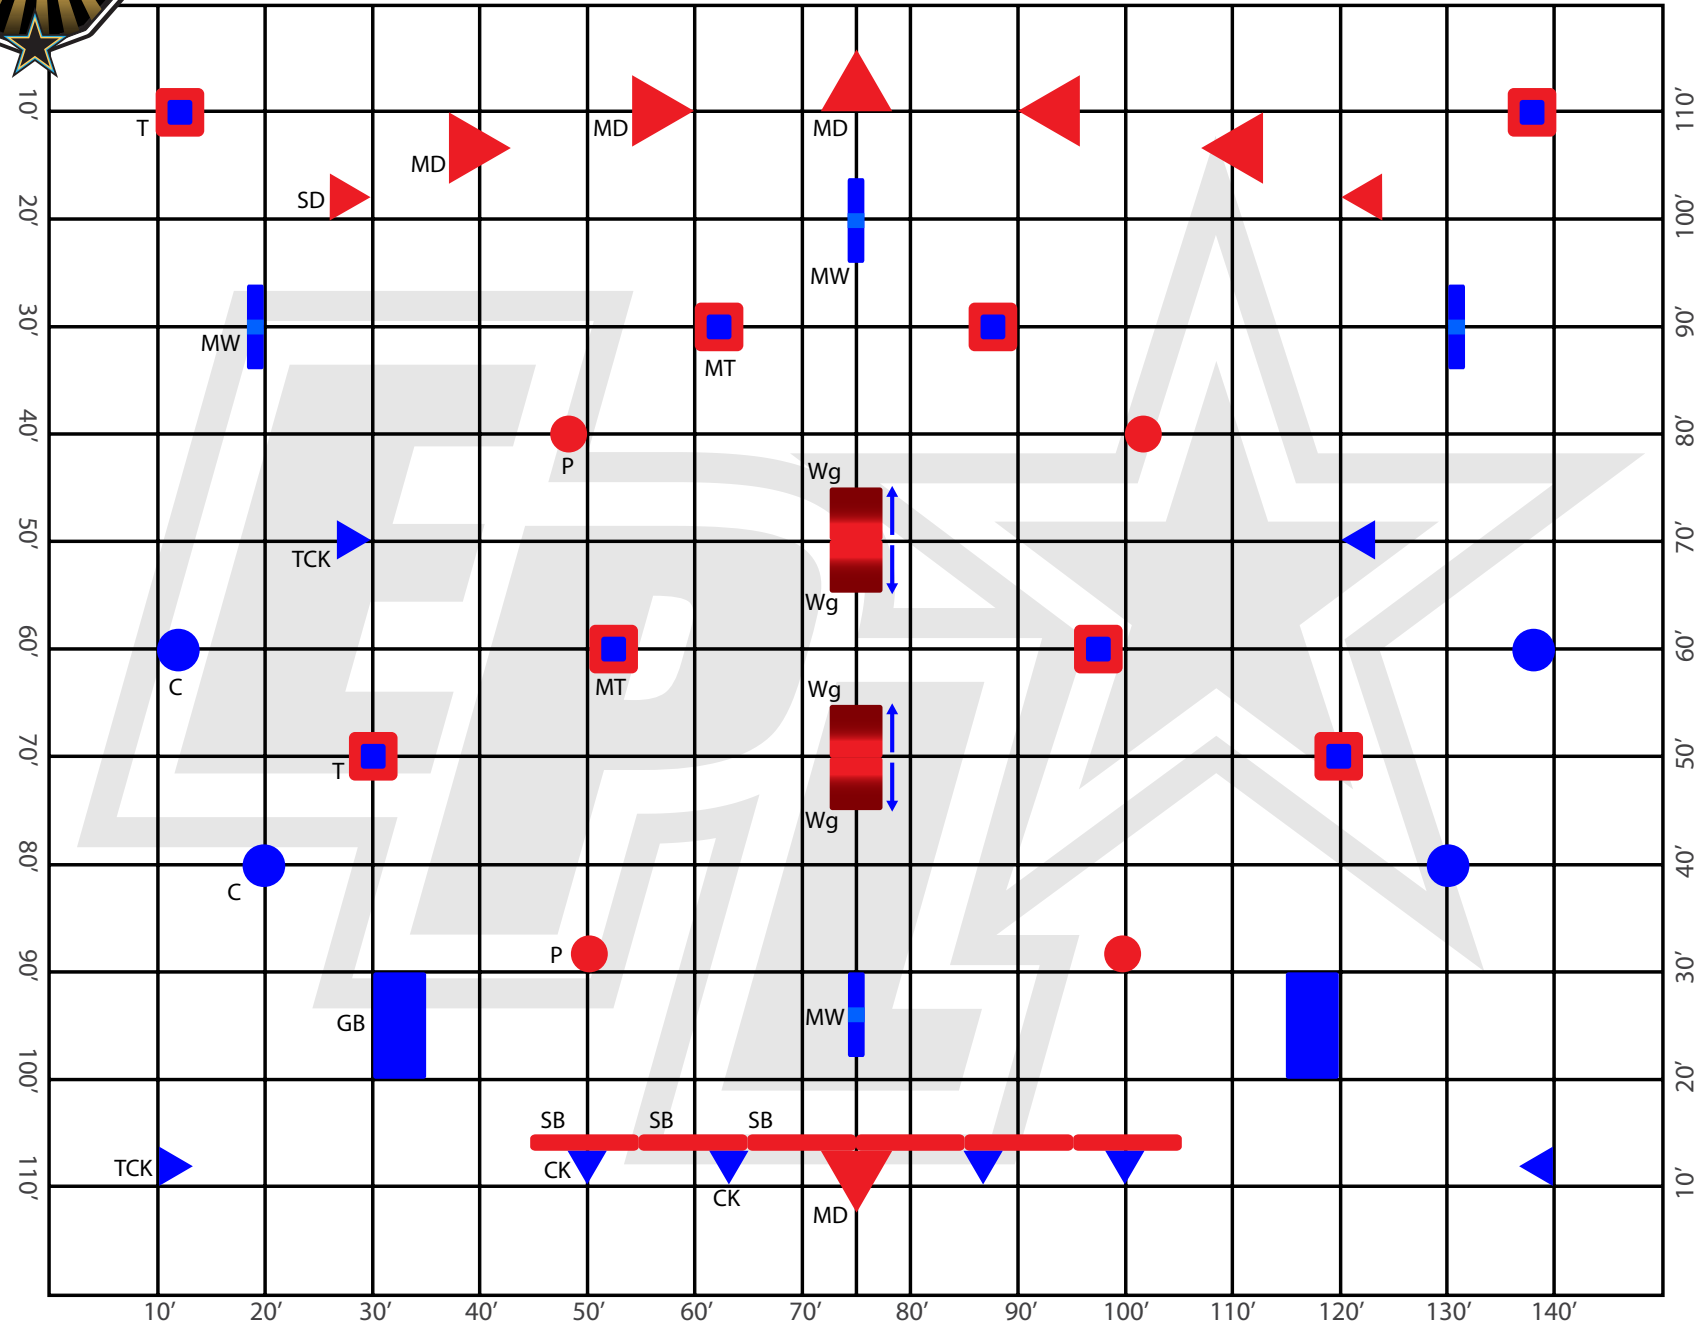

# 2018 WRIGHT MEMORIAL CUP

EPLSERIES | August 18-19, 2018

CSP | Chesapeake, Virginia

Note: Wings are standing up. Arrow show the direction of the slant on the wing  
 2 Giant brick is laying down.

- SB = SNAKE BEAM
- MW = MINI WIN
- GB = GIANT BRICK
- T = TEMPLE (Short)
- MT = MAYA TEMPLE
- Wg = WING
- C = CAN
- TCK = TALL CAKE
- CK = CAKE
- MD = MEDIUM DORITO
- SD = SMALL DORITO
- P = PILAR (Lane Blocker)