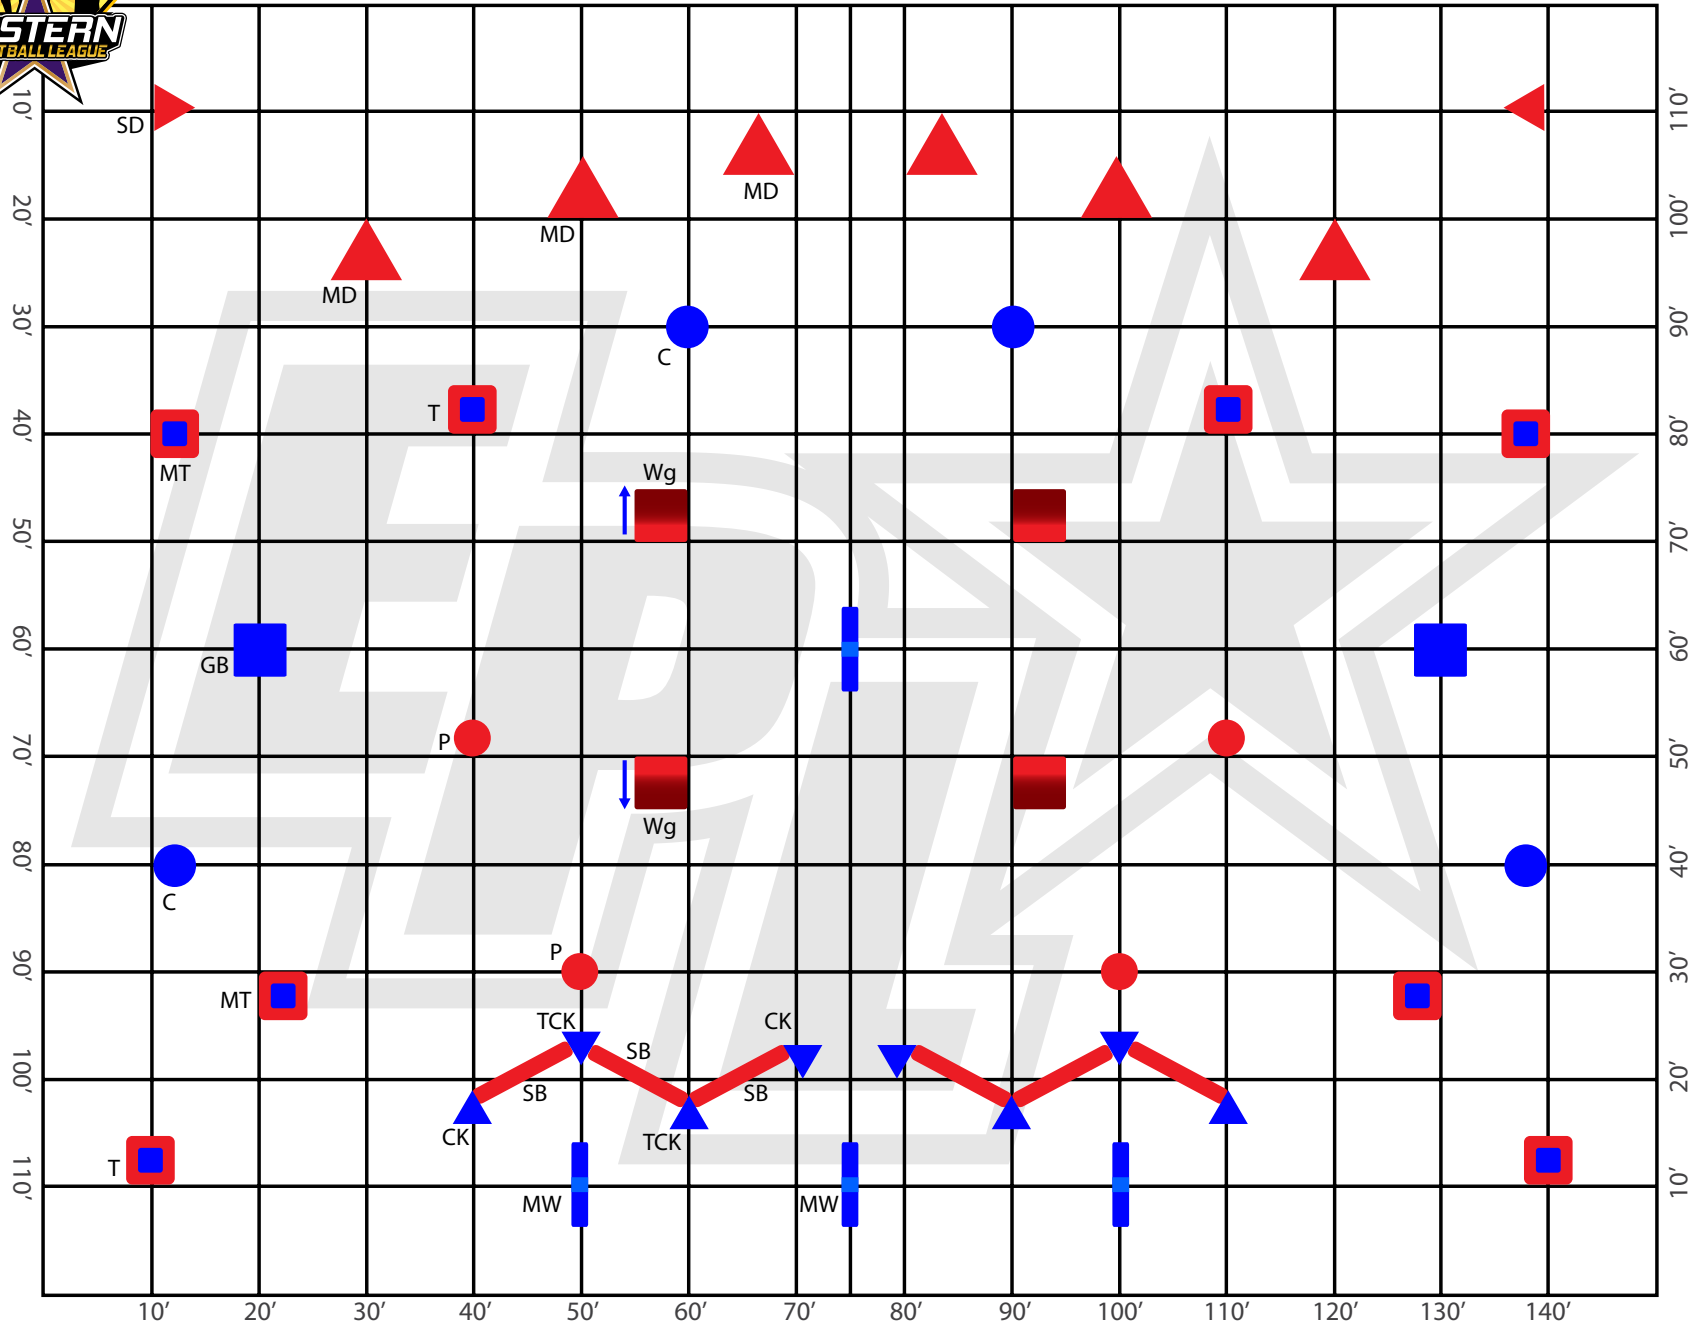

2018 EAST COAST CUP

EPLSERIES | September 29-30, 2018

OXCC | Chesapeake City, MD

Note: Wings are standing up. Arrow show the direction of the slant on the wing

2 Giant Bricks are standing

- SB = SNAKE BEAM
- MW = MINI WIN
- GB = GIANT BRICK
- T = TEMPLE (Short)
- MT = MAYA TEMPLE
- Wg = WING
- C = CAN
- TCK = TALL CAKE
- CK = CAKE
- MD = MEDIUM DORITO
- SD = SMALL DORITO
- P = PILAR (Lane Blocker)