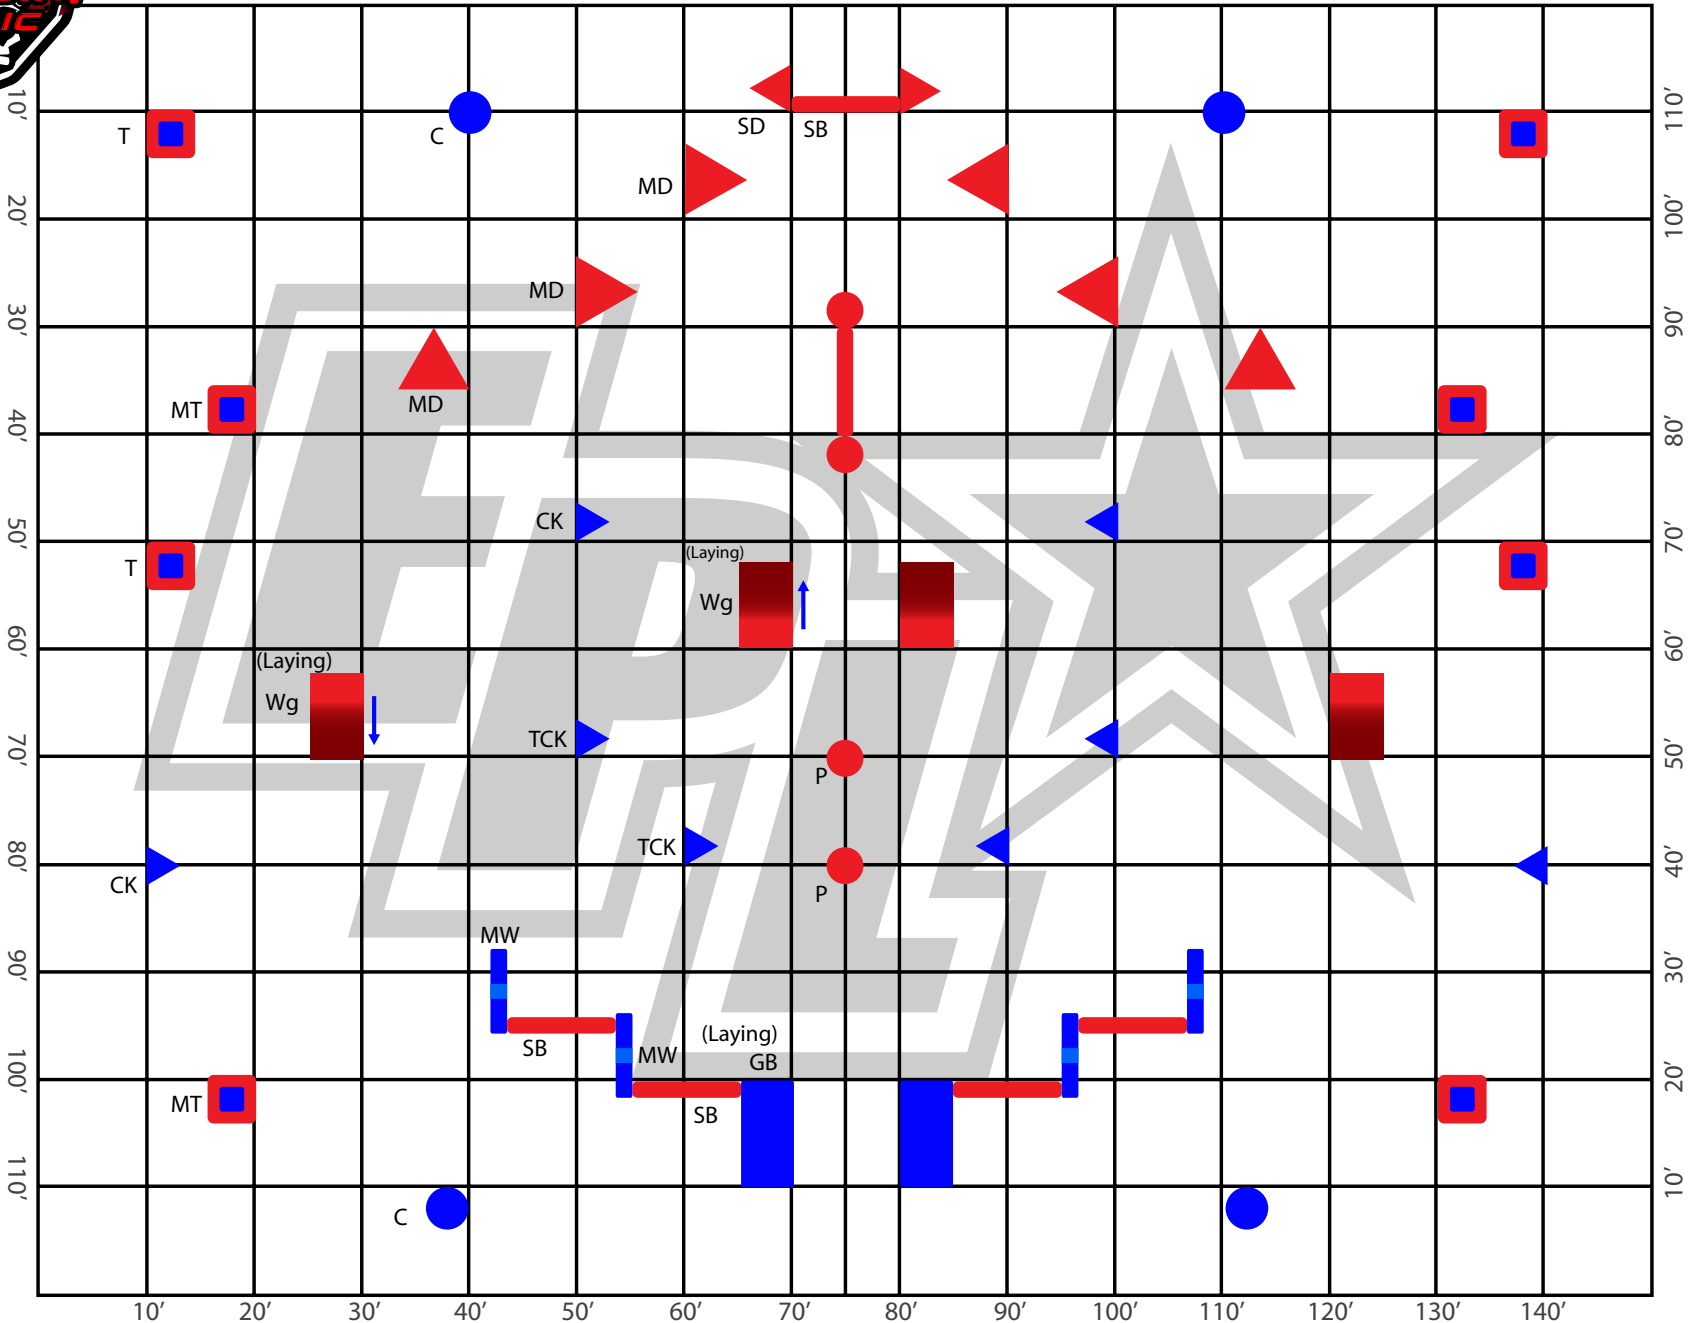

Actiontown Classic 2020

Chesapeake, Virginia

June 27-28, 2020

Note: Arrow show the direction of the slant on the wing
 Giant bricks and Wings are laying down.

- SB = SNAKE BEAM
- MW = MINI WIN
- GB = GIANT BRICK
- T = TEMPLE (Short)
- MT = MAYA TEMPLE
- Wg = WING
- C = CAN
- TCK = TALL CAKE
- CK = CAKE
- MD = MEDIUM DORITO
- SD = SMALL DORITO
- P = PILAR (Lane Blocker)