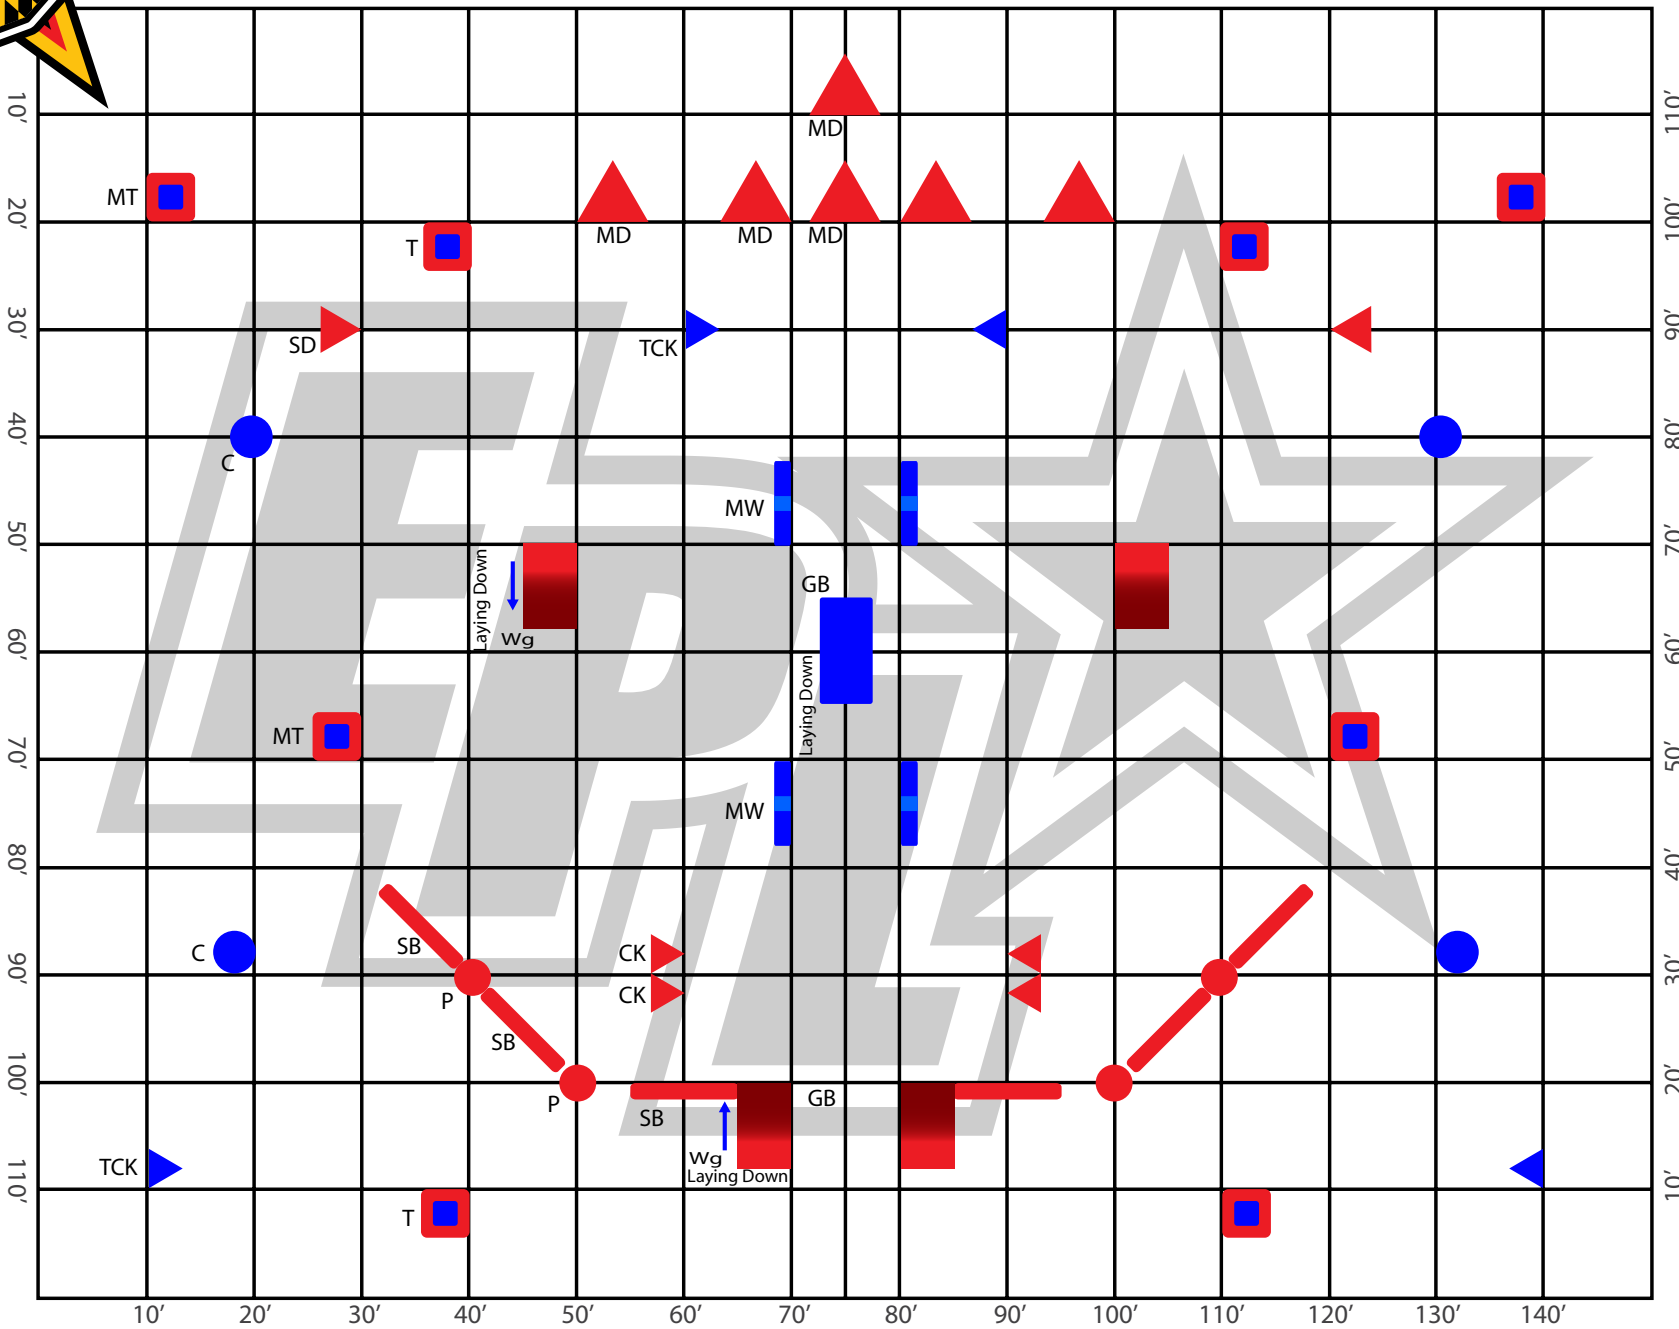

# 2020 Northeast Masters

EPLSERIES | JUNE 13-14, 2020  
OXCC | Chesapeake City, MD

FIELD SET UP VERSION

Note: Arrow show the direction of the slant on the wings.

Note: All Giant Bricks are laying down. All Wings are laying down

- SB = SNAKE BEAM
- MW = MINI WIN
- GB = GIANT BRICK
- T = TEMPLE (Short)
- MT = MAYA TEMPLE
- Wg = WING
- C = CAN
- TCK = TALL CAKE
- CK = CAKE
- MD = MEDIUM DORITO
- SD = SMALL DORITO
- P = PILAR (Lane Blocker)