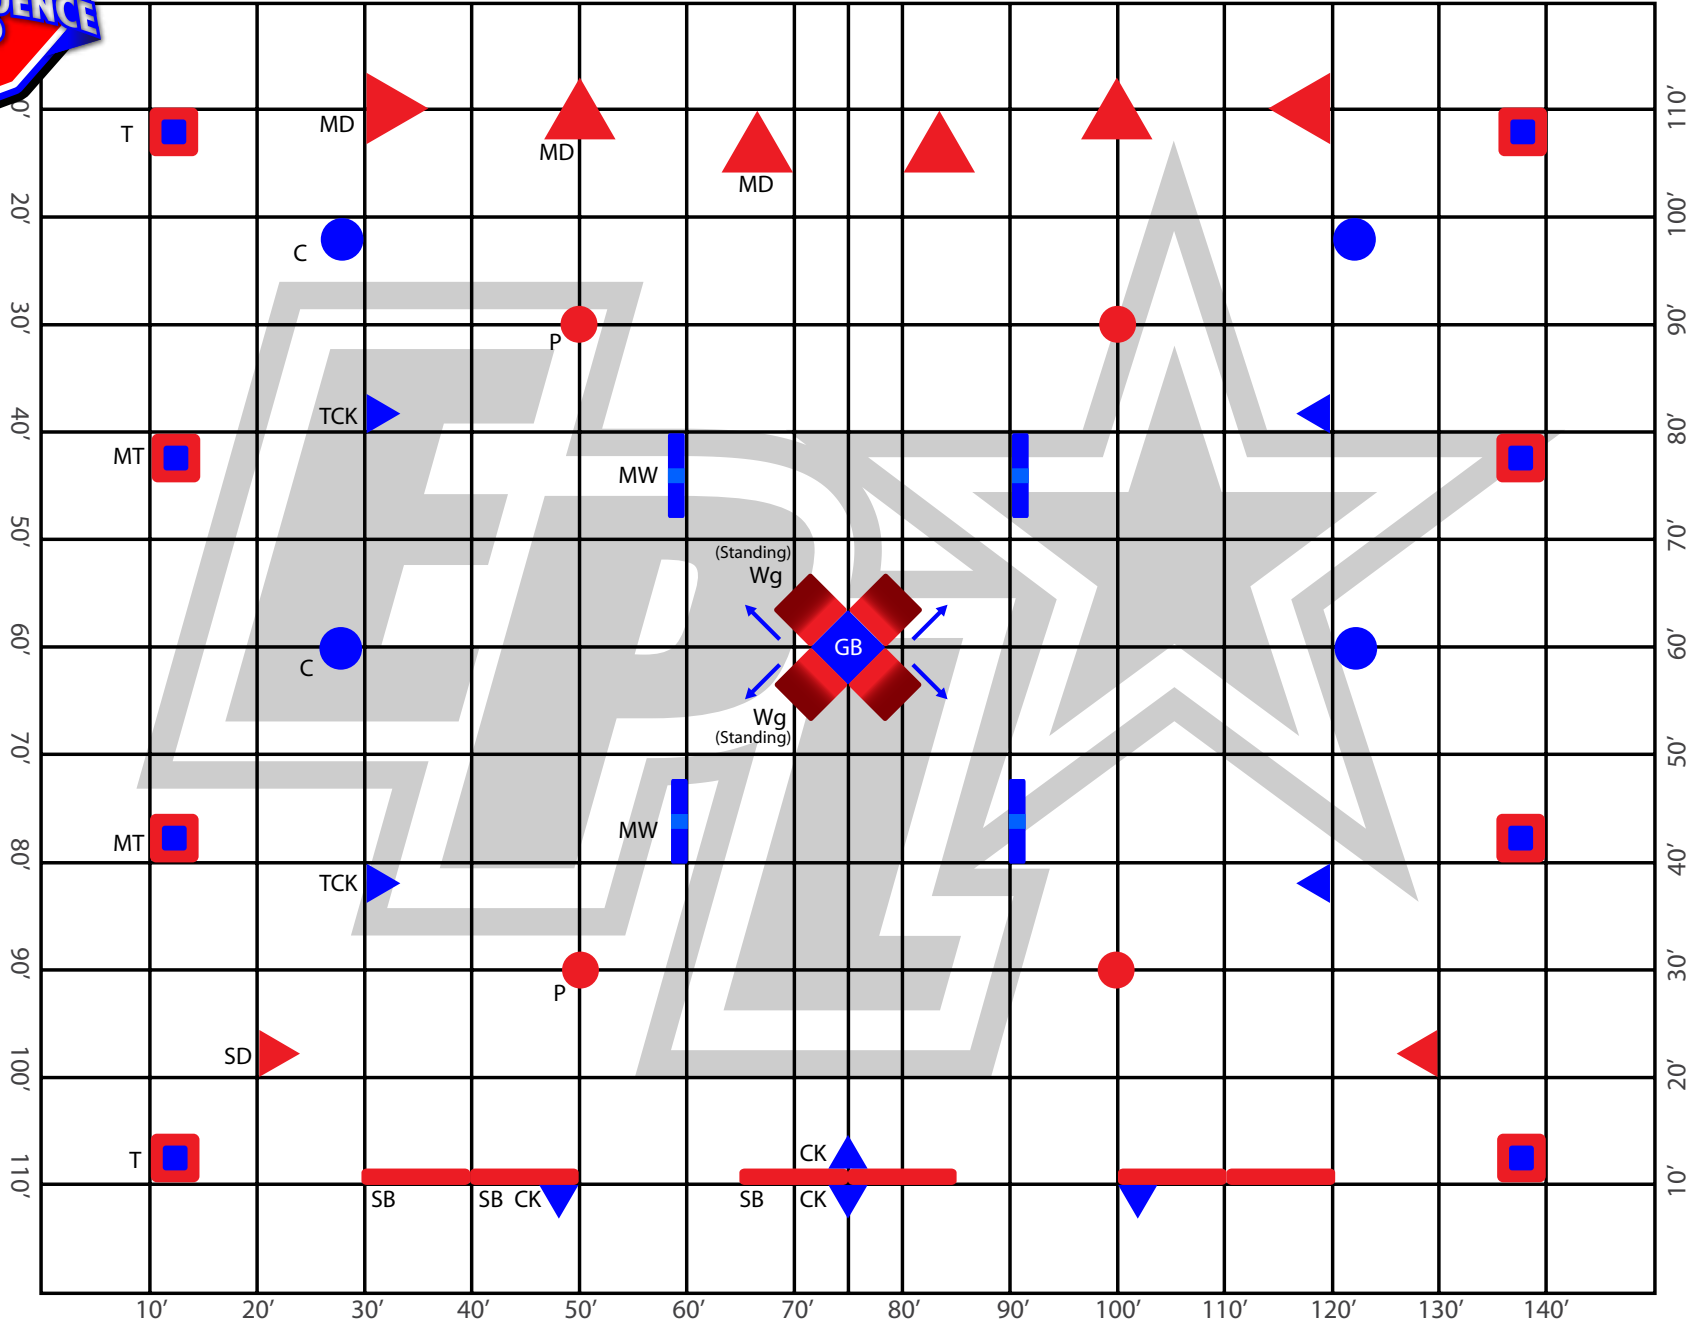

Independence Cup 2020

Chesapeake City, Maryland

OXCC | July 25-26, 2020

- Note: Arrow show the direction of the slant on the wing.
 Giant bricks and Wings are laying down.
- SB = SNAKE BEAM
 - MW = MINI WIN
 - GB = GIANT BRICK
 - T = TEMPLE (Short)
 - MT = MAYA TEMPLE
 - Wg = WING
 - C = CAN
 - TCK = TALL CAKE
 - CK = CAKE
 - MD = MEDIUM DORITO
 - SD = SMALL DORITO
 - P = PILAR (Lane Blocker)