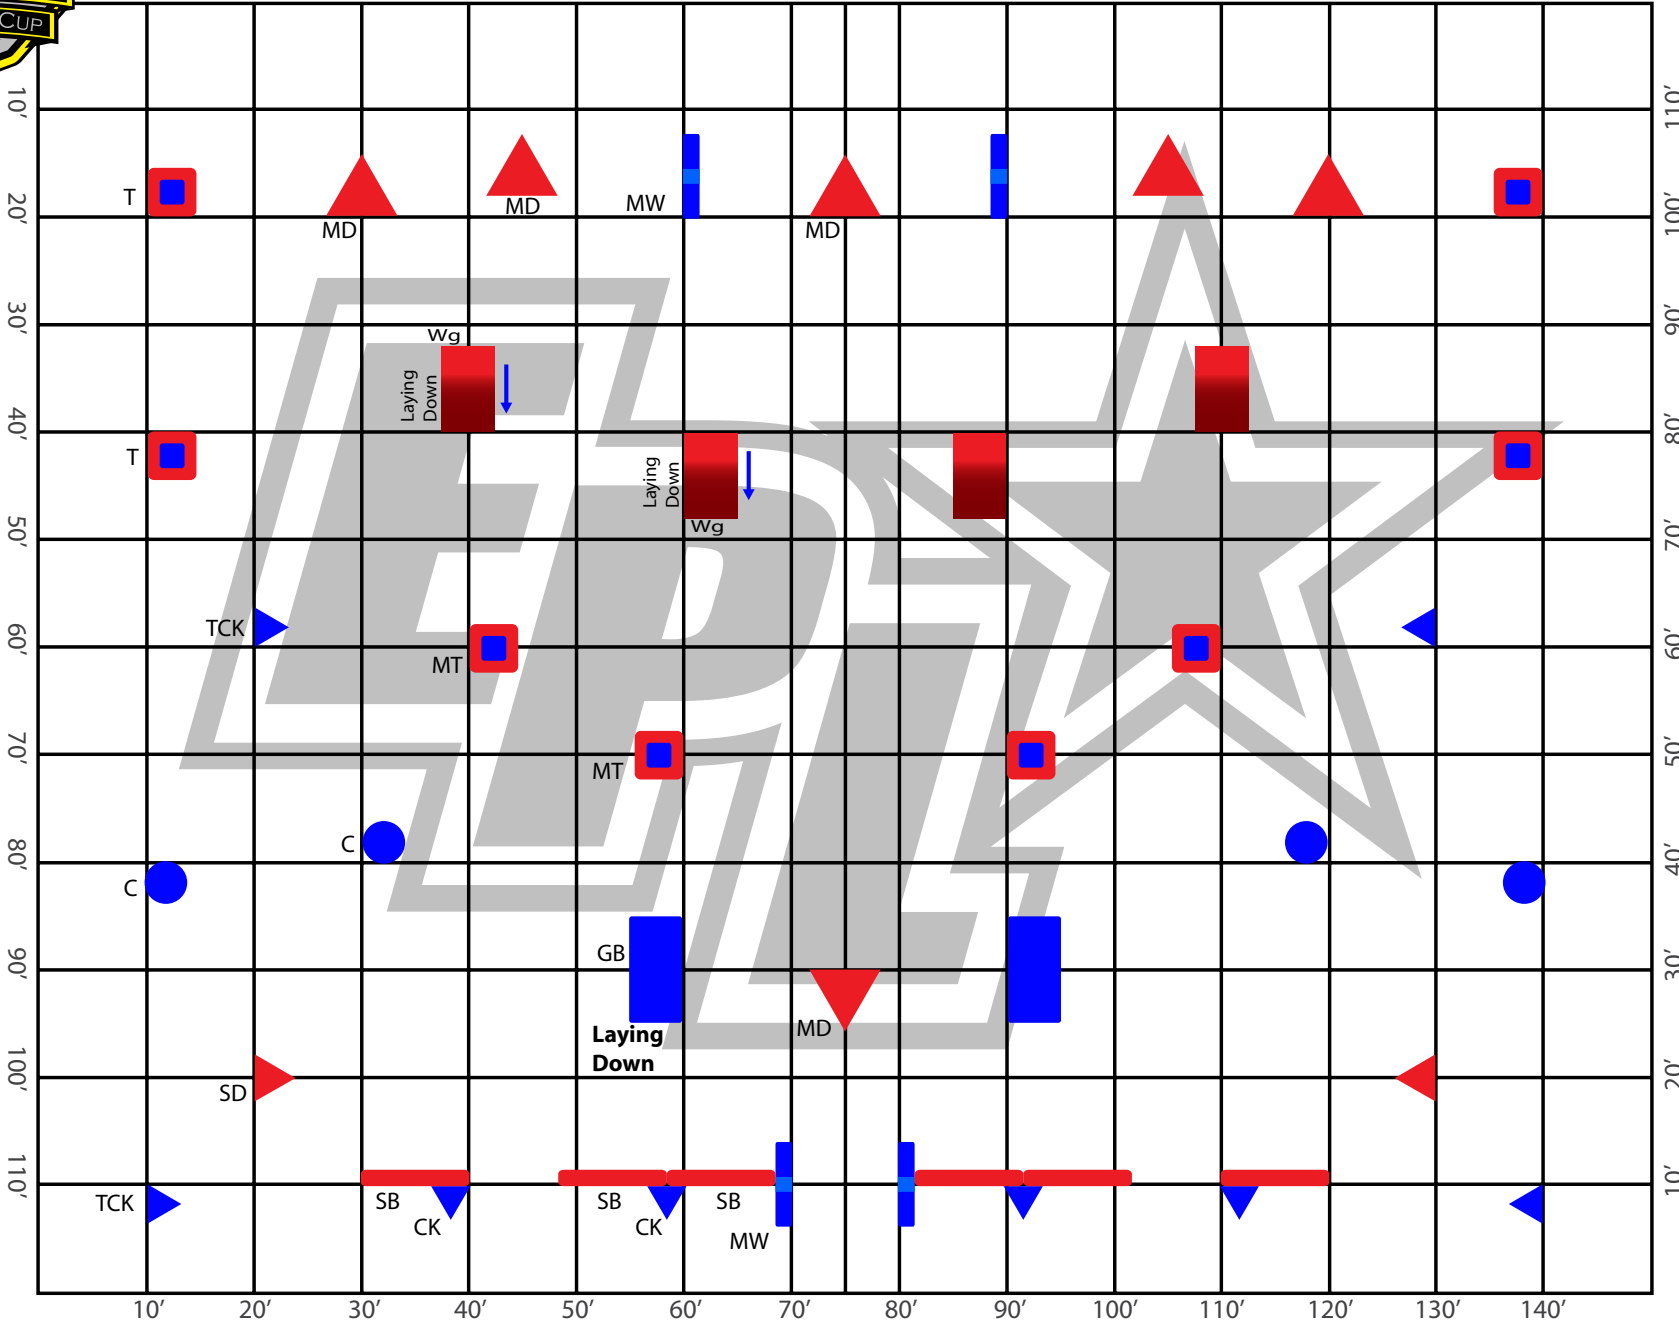

2020 Butler Memorial Cup

August 29-30, 2020
OTP | Pemberton, NJ

FIELD SET UP VERSION

Note: Arrow show the direction of the slant on the wings. Wings and bricks are laying down.
 Note: All Giant Bricks are laying down. All Wings are laying down

| | | |
|------------------|--------------------|----------------------|
| SB = SNAKE BEAM | T = TEMPLE (Short) | MD = MEDIUM DORITO |
| MW = MINI WIN | MT = MAYA TEMPLE | SD = SMALL DORITO |
| GB = GIANT BRICK | Wg = WING | P = PILAR (NOT USED) |
| | C = CAN | |
| | TCK = TALL CAKE | |
| | CK = CAKE | |