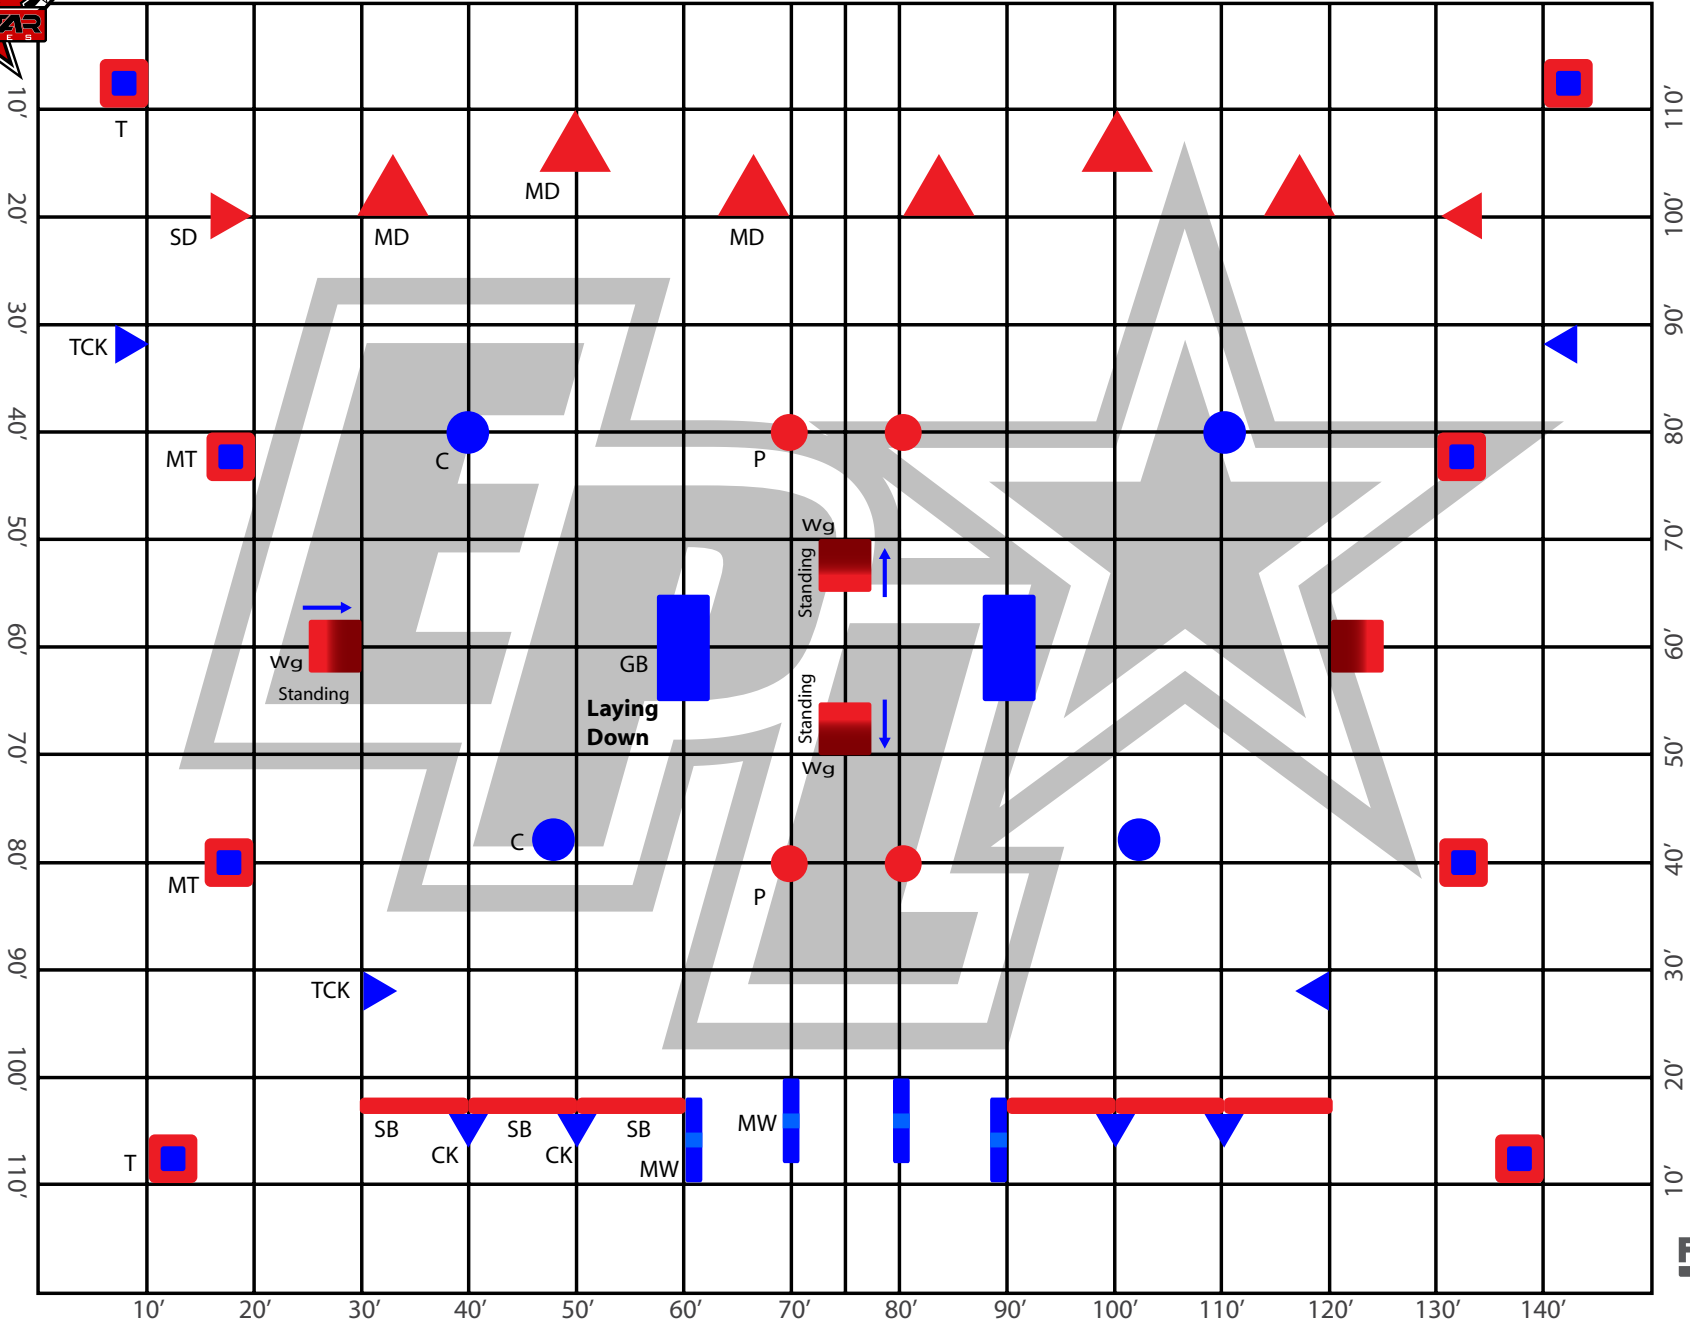

2020 Mid-Atlantic Takedown

August 23, 2020

OXCC | Chesapeake City, MD

FIELD SET UP VERSION

Note: Arrow show the direction of the slant on the wings. Wings and bricks are laying down.
 Note: All Giant Bricks are laying down. All Wings are laying down

SB = SNAKE BEAM	T = TEMPLE (Short)	C = CAN	MD = MEDIUM DORITO
MW = MINI WIN	MT = MAYA TEMPLE	TCK = TALL CAKE	SD = SMALL DORITO
GB = GIANT BRICK	Wg = WING	CK = CAKE	P = PILAR (Lane Blocker)