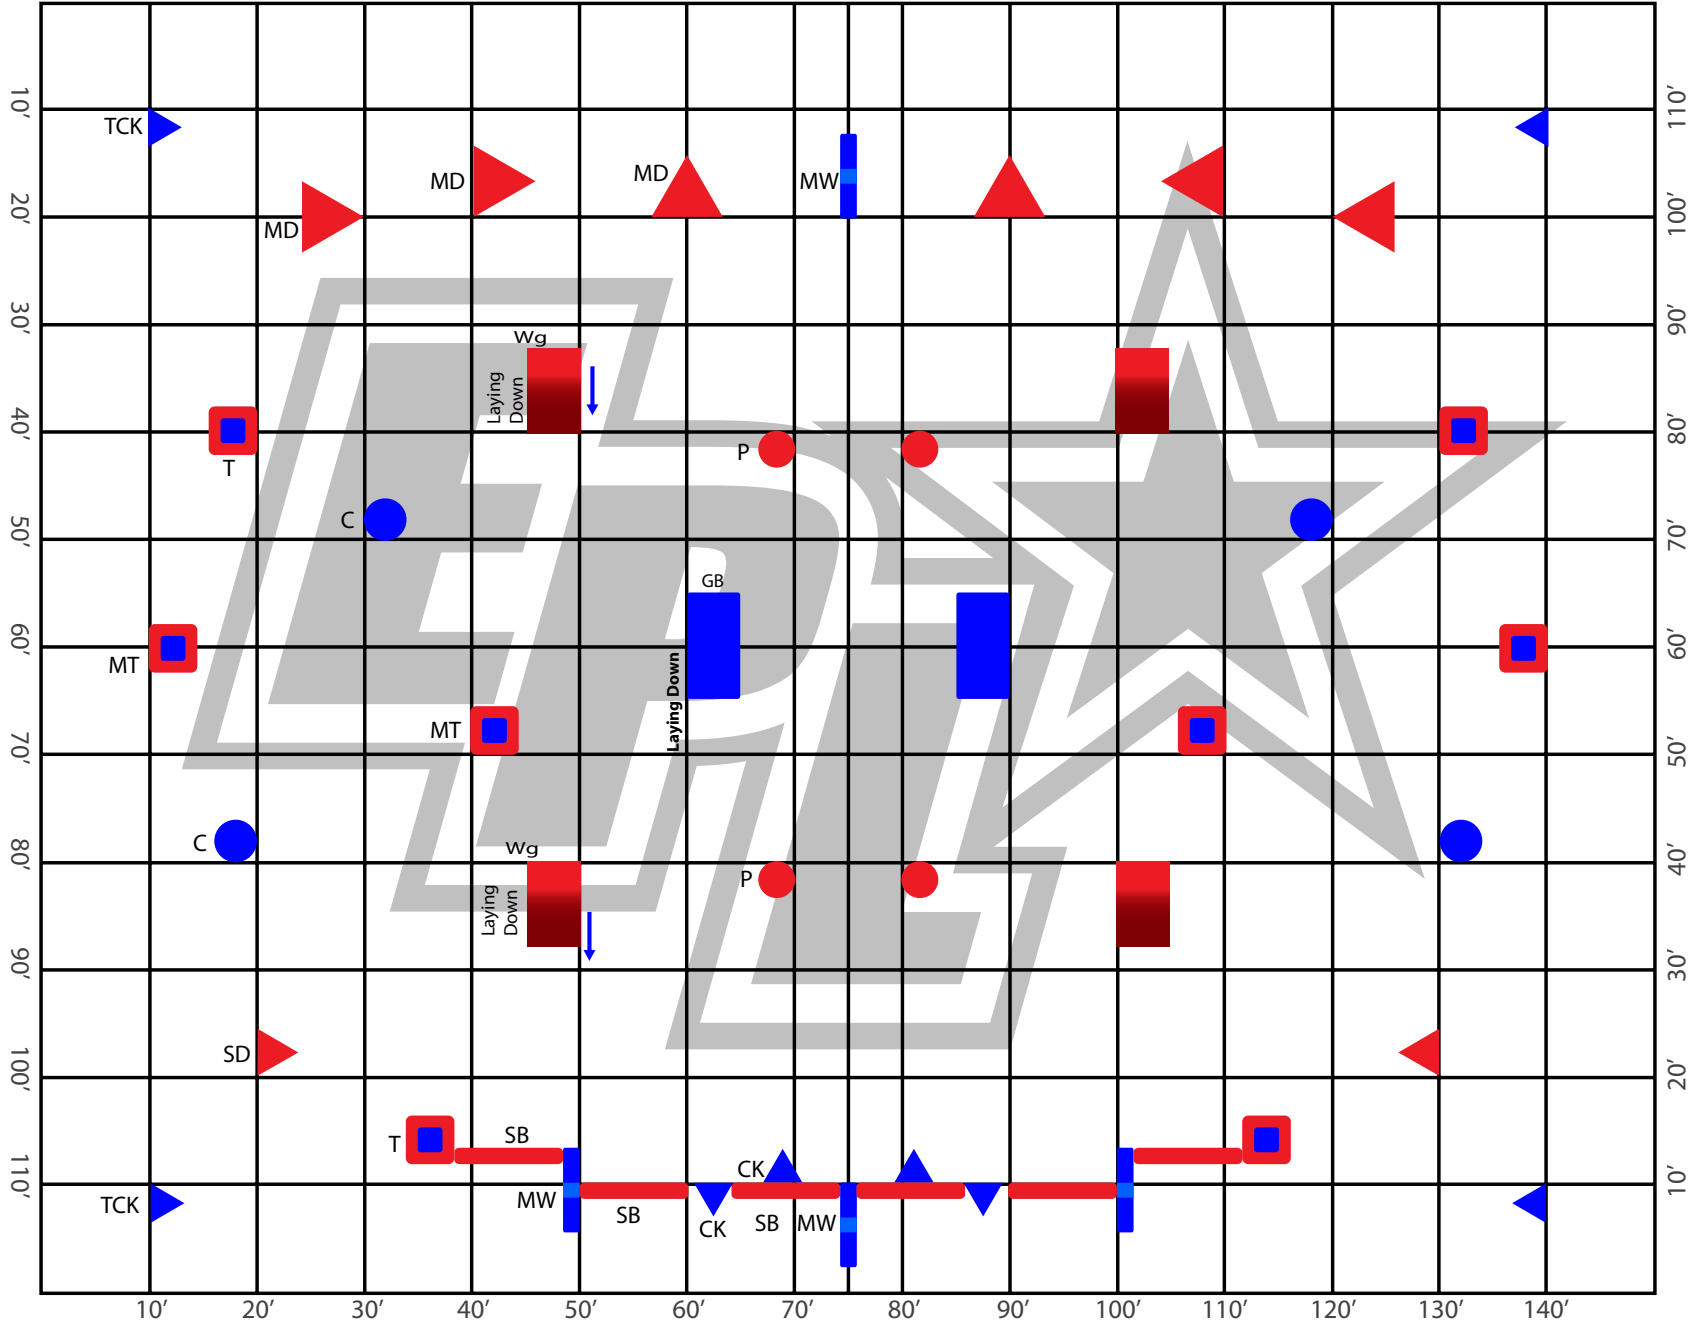

# 2020 East Coast Cup

## October 4th-5th, 2020

# FIELD SET UP VERSION

Note: Arrow show the direction of the slant on the wings.

Note: All Giant Bricks are laying down. All Wings are laying down

- SB = SNAKE BEAM
- MW = MINI WIN
- GB = GIANT BRICK
- T = TEMPLE (Short)
- MT = MAYA TEMPLE
- Wg = WING
- C = CAN
- TCK = TALL CAKE
- CK = CAKE
- MD = MEDIUM DORITO
- SD = SMALL DORITO
- P = PILAR (LANE BLOCKERS)