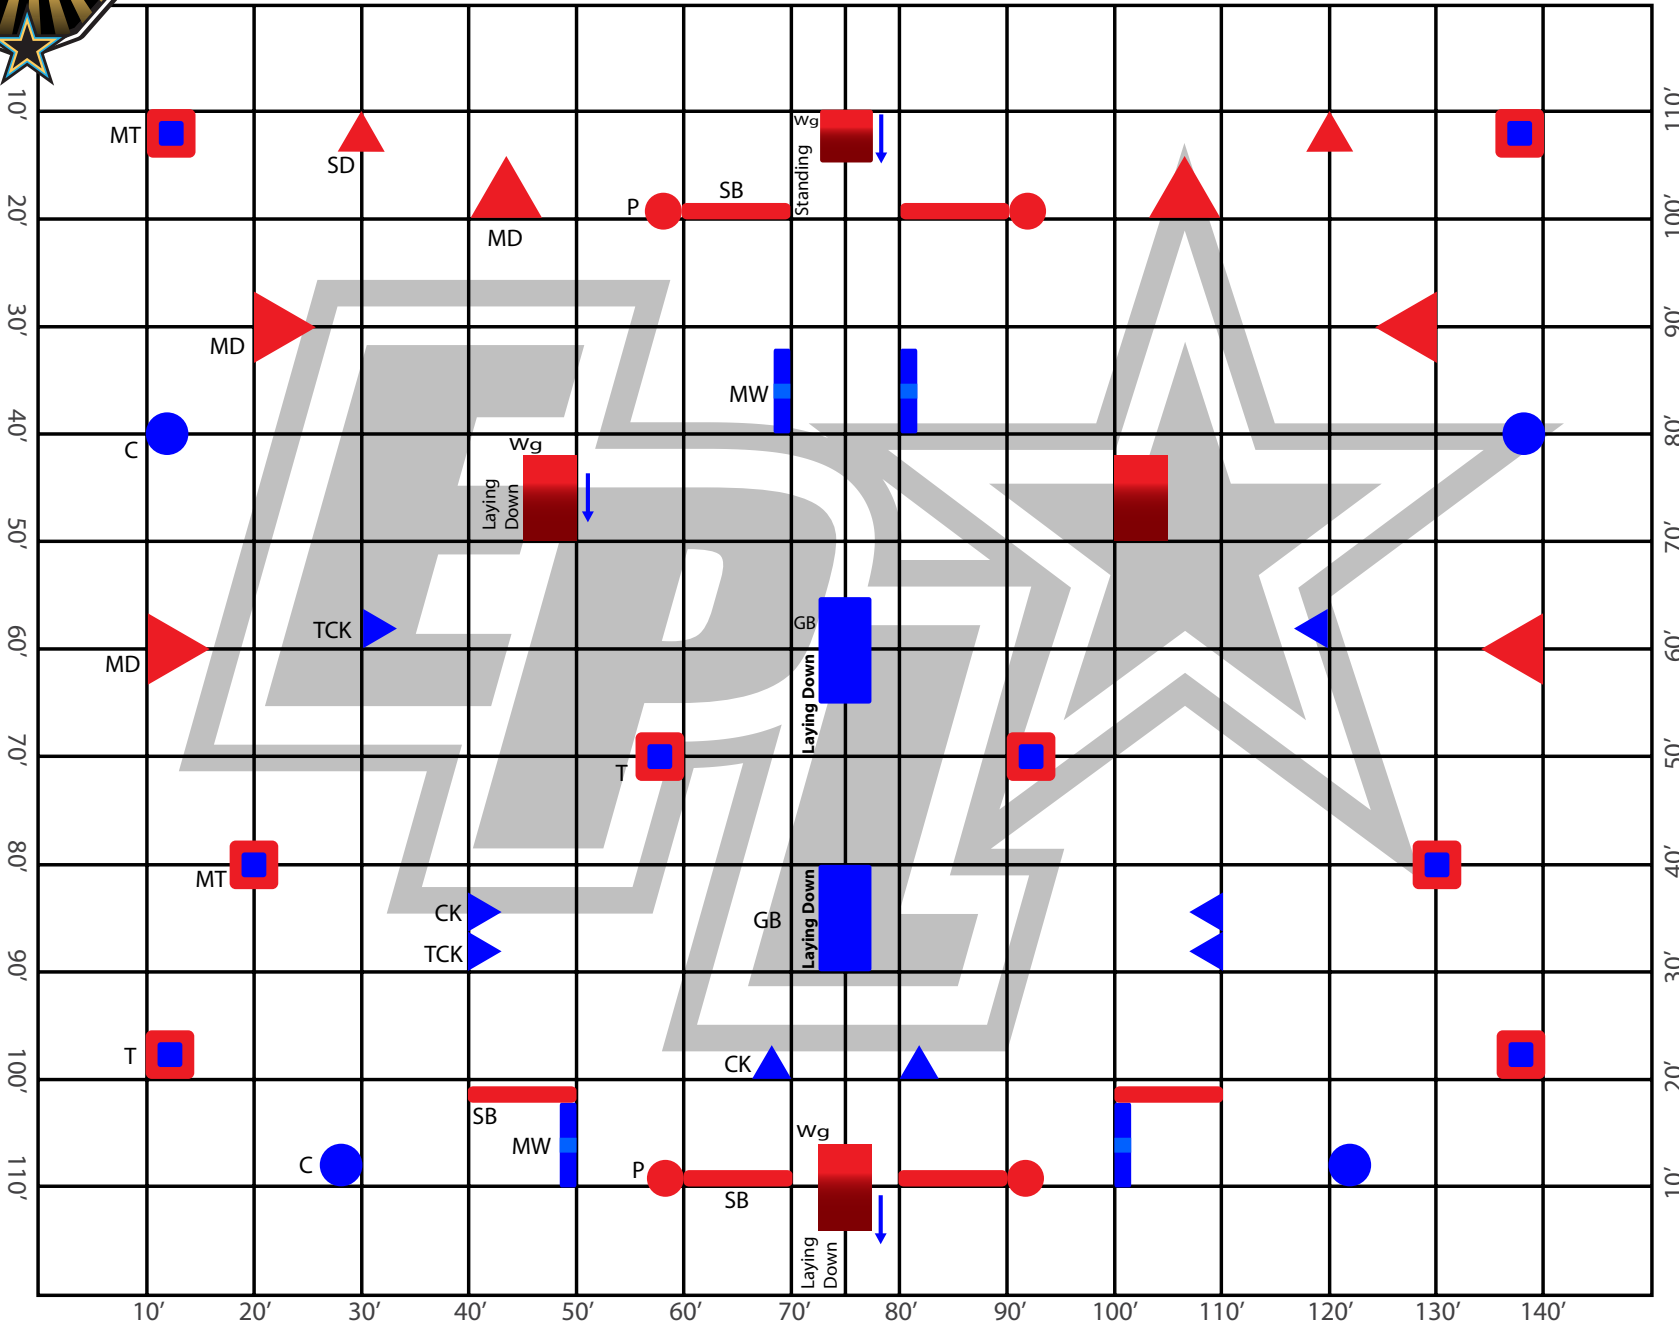

2020 Wright Memorial Cup

September 6th, 2020
CSP | Chesapeake, VA

FIELD SET UP VERSION

Note: Arrow show the direction of the slant on the wings. Wings and bricks are laying down.
 Note: All Giant Bricks are laying down. All Wings are laying down

SB = SNAKE BEAM	T = TEMPLE (Short)	C = CAN	MD = MEDIUM DORITO
MW = MINI WIN	MT = MAYA TEMPLE	TCK = TALL CAKE	SD = SMALL DORITO
GB = GIANT BRICK	Wg = WING	CK = CAKE	P = PILAR (LANE BLOCKERS)