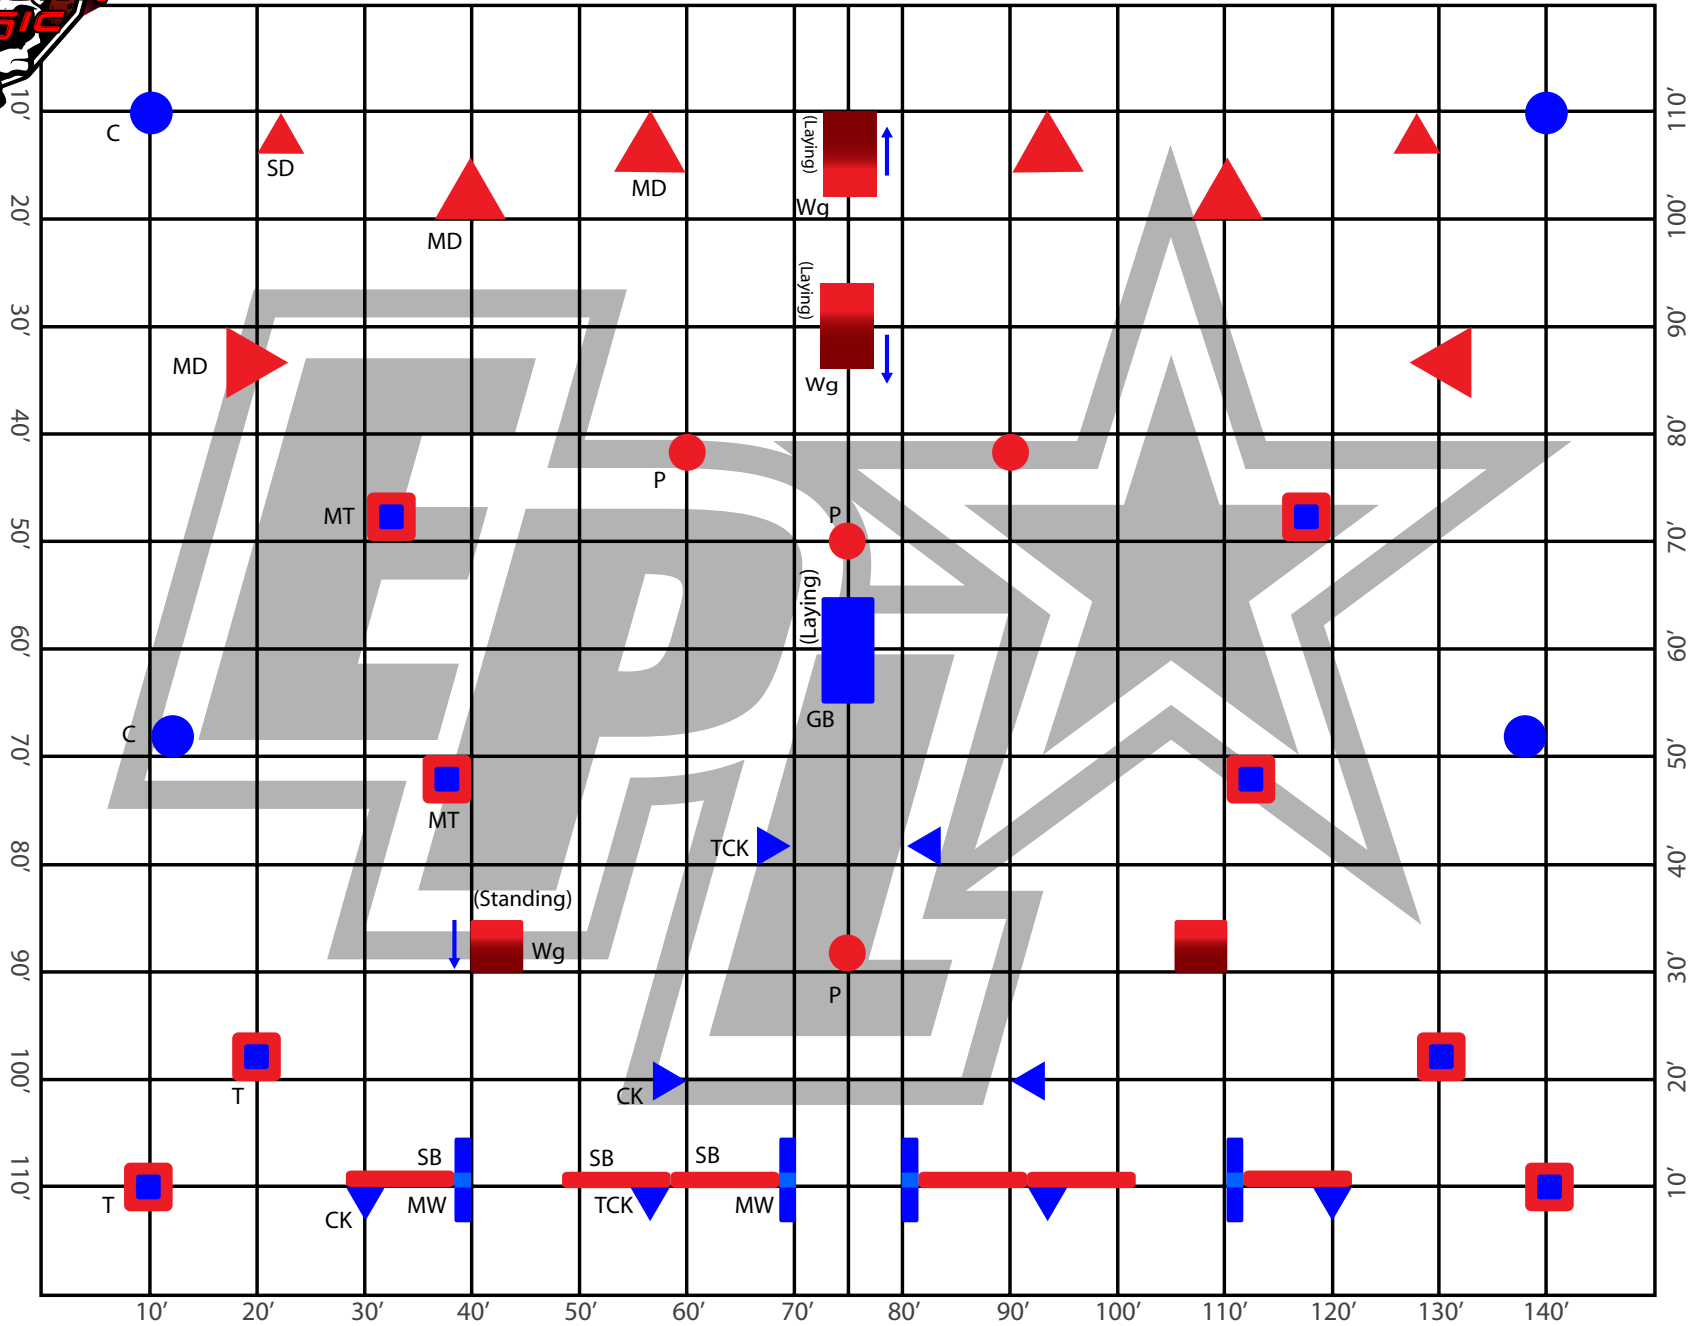

2021 Actiontown Classic

EPLSERIES | March 27-28, 2021
CSP | Chesapeake, VA

Note: Arrow show the direction of the slant on the wing. **One Giant brick not used.**
The Giant brick is laying down. 2 Wings are standing up. 2 Wings are laying down.

- SB = SNAKE BEAM
- MW = MINI WIN
- GB = GIANT BRICK
- T = TEMPLE (Short)
- MT = MAYA TEMPLE
- Wg = WING
- C = CAN
- TCK = TALL CAKE
- CK = CAKE
- MD = MEDIUM DORITO
- SD = SMALL DORITO
- P = PILAR (Lane Blocker)